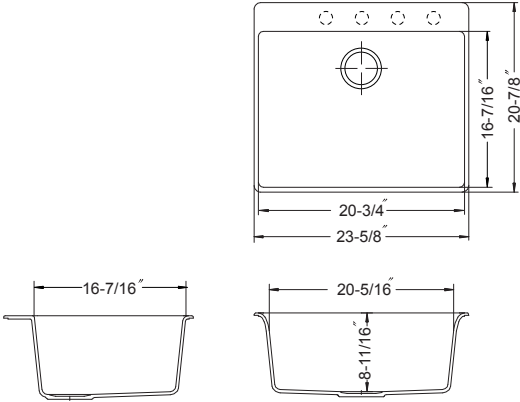

SCHOCK ◀ HOUZER
Topmount Single Bowl
Model Galaxy N-100

Galaxy N-100

FEATURES

- **CRISTADUR®**
- 8-11/16" depth • Pre-scored up to 4 faucet holes
- Intrinsically hygienic Non-porous surface
- Antibacterial protection with silver ion Antibac®
- Silky to the touch, 3 times harder than natural granite
- Food-safe, UV-stable-will not fade
- Heat resistance to +500°F
- Highest resistance to thermal shock, scratches and chips
- Color-fast throughout
- Fits 30" sink base • cUPC listed
- Supplied with cutout template, fasteners and instructions
- Lifetime Limited Warranty

OPTIONAL ACCESSORIES

- Bottom Grid: 629704 Wire Tray: WT-3500
- Cutting Board : CB-4100
- Strainer Options: Stainless steel strainers, Color strainers, Color disposal flanges

OVERALL DIMENSIONS	EACH BOWL	CUTOUT SIZE	PACKAGING*	WEIGHT*
23-5/8" x 20-7/8"	20-3/4" x 16-7/16"	See Template	1/10 pcs.	33/370lbs.