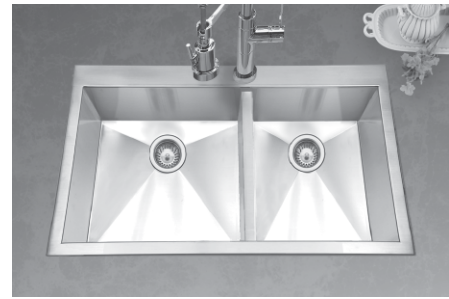

### Zero radius Topmount Double Bowl Model BCD-3322

BCD-3322

#### FEATURES

- Premium grade T-304 stainless steel
- 9" depth • 18 gauge
- MegaShield™ insulation
- True zero radius ledge and bottom
- Brushed satin, rear-set drain • 3-1/2" drain opening
- Fits 36" sink base
- Supplied with fasteners and instructions
- cUPC® Listed
- Lifetime Limited Warranty