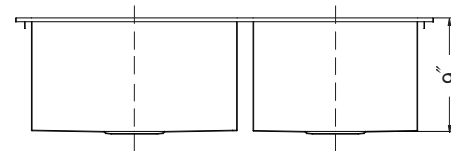

#### FEATURES

- Premium grade T-304 stainless steel
- 9" depth • 18 gauge
- MegaShield™ insulation
- True zero radius ledge and bottom
- Brushed satin, rear-set drain • 3-1/2" drain opening
- Fits 36" sink base
- Supplied with fasteners and instructions
- cUPC® Listed
- Lifetime Limited Warranty

#### OPTIONAL ACCESSORIES

Bottom Grid: BG-3300

Bottom Grid: BG-3350

Cutting Board : CB-3300

Strainer: 190-9180

OVERALL DIMENSIONS	EACH BOWL	CUTOUT SIZE	PACKAGING*	WEIGHT*
33" x 22"	16-1/4" x 16-3/4" 13" x 16-3/4"	32-1/4" x 21-1/4"	1/12 pcs.	27/370 lbs.