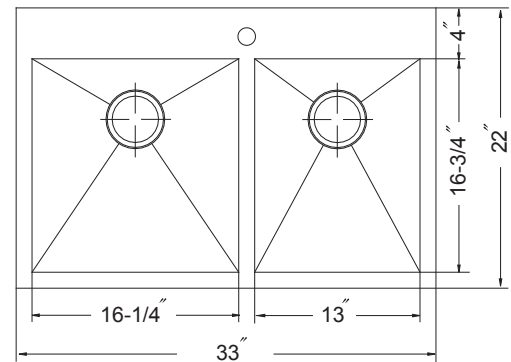

#### FEATURES

- Premium grade T-304 stainless steel
- 9" depth • 18 gauge
- MegaShield™ insulation
- True zero radius ledge and bottom
- Brushed satin, rear-set drain • 3-1/2" drain opening
- Fits 36" sink base
- Supplied with fasteners and instructions
- cUPC® Listed
- Lifetime Limited Warranty

#### OPTIONAL ACCESSORIES

Bottom Grid: BG-3300

Bottom Grid: BG-3350

Cutting Board : CB-3300

Strainer: 190-9180

OVERALL DIMENSIONS	EACH BOWL	CUTOUT SIZE	PACKAGING*	WEIGHT*
33" x 22"	16-1/4" x 16-3/4" 13" x 16-3/4"	32-1/4" x 21-1/4"	1/12 pcs.	27/370 lbs.