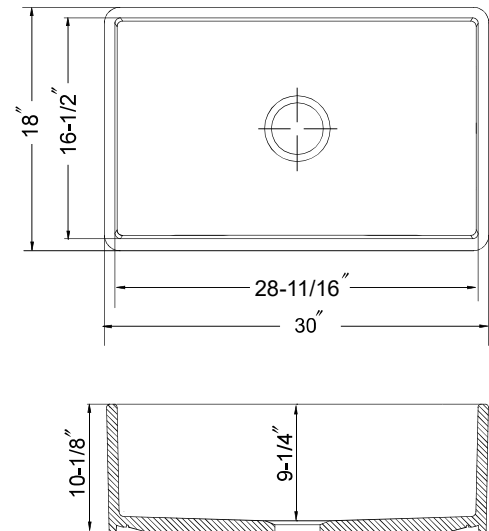

## FEATURES

PTS-4118

- Apron Front Installation
- Non-porous glossy surface
- 9-1/4" depth • 3-1/2" drain opening
- Chip, crack and scratch resistant
- 2 distinctive colors
- Requires Custom Cabinet
- Supplied with fasteners and instructions
- No cut out template is supplied as each sink dimension will vary due to the nature of fireclay manufacturing process.
- Complies with ASME A112.19.2 and CSA B45.1-2013 standards Certified by ICC-ES PMG
- Lifetime Limited Warranty

## OPTIONAL COLORS

**White**

**Biscuit**

Color variations possible due to printing constraints.

OVERALL DIMENSIONS	EACH BOWL	PACKAGING*	WEIGHT*
30" x 18"	28-11/16" x 16-1/2"	1/10 pcs.	105/109 0lbs.

\*Standard packaging: Single boxed /Pallet of single boxed.  
All dimensions are in inches. Specifications subject to change without notice.