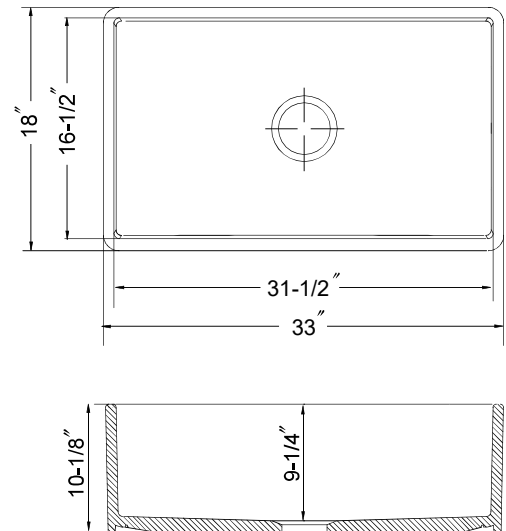

PLATUS SERIES

Fire Clay Apron Front Single Bowl

Model PTG-4318 WH - White
PTG-4218 BQ - Biscuit

FEATURES

PTG-4318

- Apron Front Installation
- Non-porous glossy surface
- 9-1/4" depth • 3-1/2" drain opening
- Chip, crack and scratch resistant
- 2 distinctive colors
- Requires Custom Cabinet
- Supplied with fasteners and instructions
- No cut out template is supplied as each sink dimension will vary due to the nature of fireclay manufacturing process.
- Complies with ASME A112.19.2 and CSA B45.1-2013 standards Certified by ICC-ES PMG
- Lifetime Limited Warranty

OPTIONAL COLORS

White

Biscuit

Color variations possible due to printing constraints.

OVERALL DIMENSIONS	EACH BOWL	PACKAGING*	WEIGHT*
33" x 18"	31-1/2" x 16-1/2"	1/10 pcs.	135/1390 lbs.

*Standard packaging: Single boxed /Pallet of single boxed.
All dimensions are in inches. Specifications subject to change without notice.