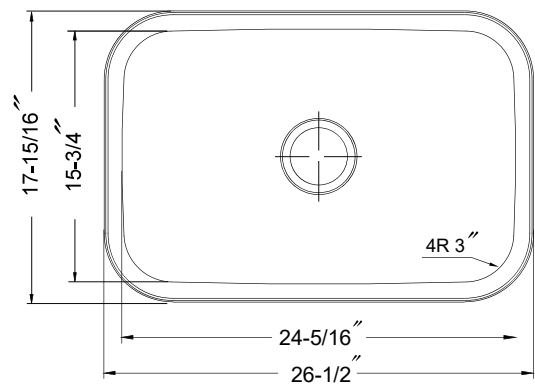

BELLEO SERIES

Topmount Single Bowl Model BSS-2700

BSS-2700

FEATURES

- Premium grade T-304 stainless steel
- 9" depth
- 18 gauge
- StoneGuard™ undercoating over Super-Silencer pad
- SpecPlus™ edge
- Fits 30" sink base
- 3-1/2" drain opening
- Includes : Bottom grid and Stainless Steel Basket Strainer.
- Lifetime Limited Warranty

OPTIONAL ACCESSORIES

Bottom Grid: BG-2700

Cutting Board : CB-2500

Strainer: 190-9180

OVERALL DIMENSIONS	EACH BOWL	CUTOUT SIZE	PACKAGING*	WEIGHT*
26-1/2" x 17-15/16"	24-5/16" x 15-3/4"	See Template	1/16 pcs.	18/330 lbs.