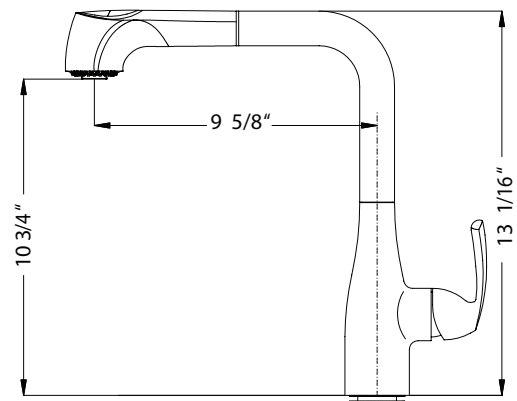

CORA TALL SERIES

Pull Out Kitchen Faucet

Model CORPO-554-PC : Polished Chrome
CORPO-554-BN : Brushed Nickel
CORPO-554-OB : Oil Rubbed Bronze

CORPO-554

FEATURES

- Contemporary solid brass body
- Lightweight pull down with dual function spray/stream hand spray
- Easy clean AeroFlo removable Aerator
- XtendHose reaches all edges of sink and beyond. 20+ inches
- 90° Forward action handle will not hit backsplash
- CeraDox Ceramic Disc Cartridge - Lifetime Warranty
- Available in 3 finish options
- Sleek High Profile Faucet handles large kitchenware
- Oversized deck mounting locknut for ease of installation
- Hybrid stainless steel and nylon UltraBraid hoses for increased durability and flexibility
- All Houzer faucets are ICC certified to meet or exceed US State and Federal plumbing codes and low lead safety standards
- Limited Lifetime Warranty