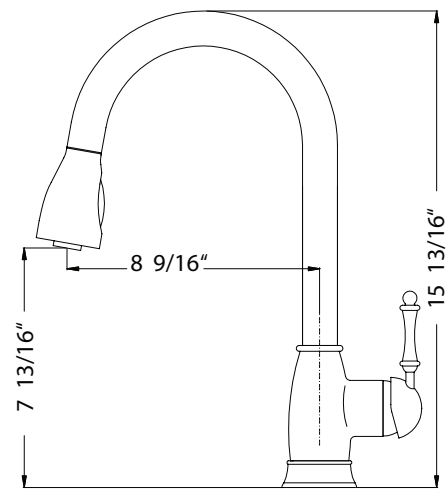

CAMDEN SERIES

Pull Down Kitchen Faucet

- Model** **CAMPD-368-PC** : Polished Chrome
CAMPD-368-BN : Brushed Nickel
CAMPD-368-OB : Oil Rubbed Bronze
CAMPD-368-BB : Brushed Brass

CAMPD-368

FEATURES

- Traditional solid brass construction
- Lightweight Ergonomic pull down with dual function spray/stream hand spray
- Easy clean AeroFlo removable Aerator
- XtendHose reaches all edges of sink and beyond. 20+ inches
- Forward action with 15° rear limited handle will not hit backsplash
- CeraDox Ceramic Disc Cartridge - Lifetime Warranty
- Available in 4 finish options
- Sleek High Profile Faucet handles large kitchenware
- Hybrid stainless steel and nylon braided hoses for increased durability and flexibility
- All Houzer faucets are ICC certified to meet or exceed US State and Federal plumbing codes and low lead safety standards
- Limited Lifetime Warranty