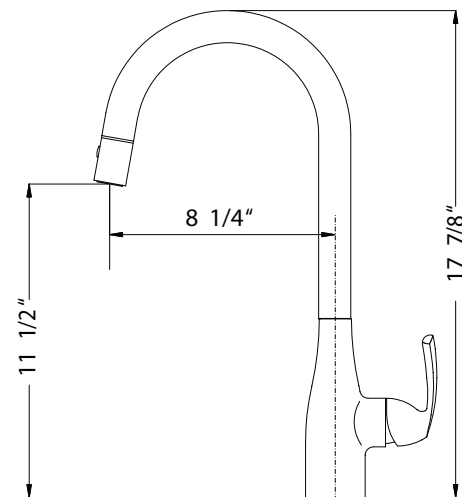

#### FEATURES

- Contemporary solid brass body
- Lightweight pull down with dual function spray/stream hand spray
- Easy clean AeroFlo removable Aerator
- XtendHose reaches all edges of sink and beyond. 20+ inches
- 90° Forward action handle will not hit backsplash
- CeraDox Ceramic Disc Cartridge - Lifetime Warranty
- Available in 3 finish options
- Sleek High Profile Faucet handles large kitchenware
- Oversized deck mounting locknut for ease of installation
- Hybrid stainless steel and nylon UltraBraid hoses for increased durability and flexibility
- All Houzer faucets are ICC certified to meet or exceed US State and Federal plumbing codes and low lead safety standards
- Limited Lifetime Warranty