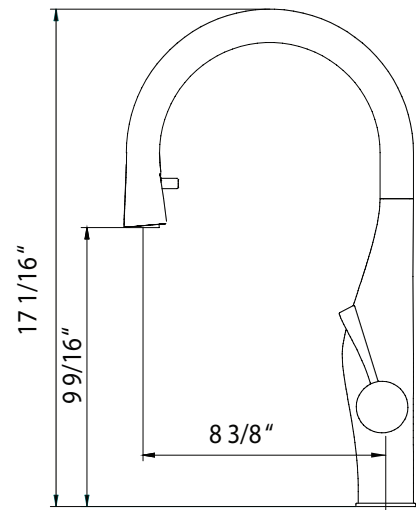

- HydroMold solid brass construction
- Concealed, seamless solid brass pull down dual function spray/stream handspray
- Easy clean AeroFlo removable Aerator
- XtendHose reaches all edges of sink and beyond. 20+ inches
- Forward action with 15° rear limited handle will not hit backsplash
- CeraDox Ceramic Disc Cartridge - Lifetime Warranty
- Available in 4 finish options
- Oversized deck mounting locknut for ease of installation
- Hybrid stainless steel and nylon UltraBraid hoses for increased durability and flexibility
- QuickConnect InterLock system designed for secure and easy installation
- All Houzer faucets are ICC certified to meet or exceed US State and Federal plumbing codes and low lead safety standards
- Limited Lifetime Warranty