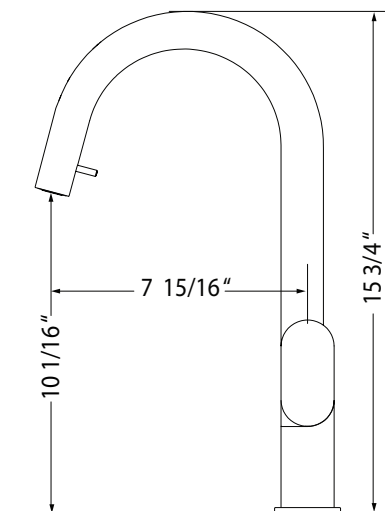

AZURA SERIES

Pull Down Kitchen Faucet with Concealed Hand Spray

Model AZUPD-968-PC : Polished Chrome

AZUPD-968-BN : Brushed Nickel

AZUPD-968-OB : Oil Rubbed Bronze

AZUPD-968

FEATURES

- Solid brass body construction
- Concealed, seamless solid brass pull down dual function spray/stream handspray
- Easy clean AeroFlo removable Aerator
- XtendHose reaches all edges of sink and beyond. 20+ inches
- 90° forward action temperature control handle will not hit backsplash
- CeraDox Ceramic Disc Cartridge - Lifetime Warranty
- Available in 3 finish options
- Oversized deck mounting locknut for ease of installation
- Nylon UltraBraid hoses for increased durability and flexibility
- QuickConnect InterLock system designed for secure and easy installation
- All Houzer faucets are ICC certified to meet or exceed US State and Federal plumbing codes and low lead safety standards
- Limited Lifetime Warranty