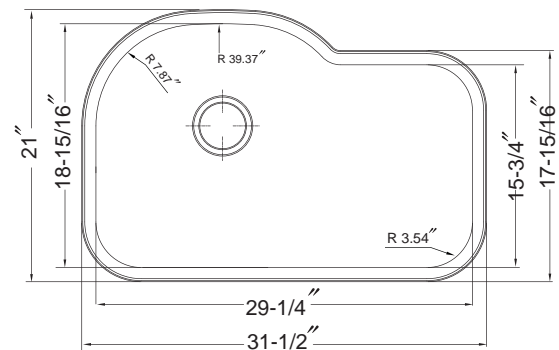

OPTIONAL ACCESSORIES

Bottom Grid: BG-3250

Colander : CL-1120

Cutting Board : CB-2500

Strainer: 190-9180

OVERALL DIMENSIONS	EACH BOWL	CUTOUT SIZE	PACKAGING*	WEIGHT*
31-1/2" x 21"	29-1/4" x 18-15/16"	See Template	1/16/20 pcs.	22/390/420 lbs.

*Standard packaging: Single boxed /Pallet of single boxed/Pallet of bulk pack.
All dimensions are in inches. Specifications subject to change without notice.