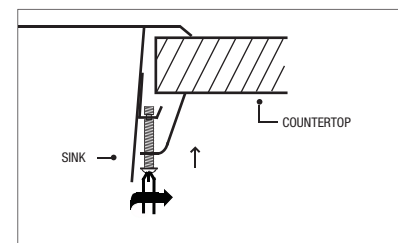

Installation profile

Project/Job name _____

Architect/Engineer _____

Contractor _____

Model _____ Q'ty _____

Notes _____