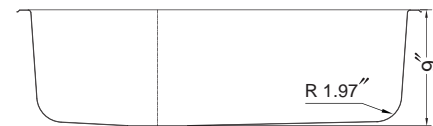

OPTIONAL ACCESSORIES

Bottom Grid: BG-3250

Colander : CL-1120

Cutting Board : CB-2500

Strainer: 190-9180

OVERALL DIMENSIONS	EACH BOWL	CUTOUT SIZE	PACKAGING*	WEIGHT*
31-1/2" x 21"	29-1/4" x 18-15/16"	See Template	1/16/20 pcs.	22/390/420 lbs.

*Standard packaging: Single boxed /Pallet of single boxed/Pallet of bulk pack.
All dimensions are in inches. Specifications subject to change without notice.