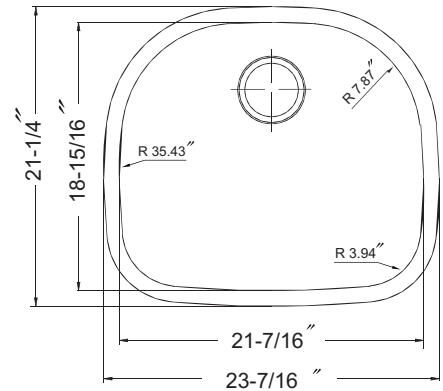

ESTON SERIES

Undermount Single Bowl Model STS-1400

STS-1400

FEATURES

- Premium grade T-304 stainless steel
- 9" depth • 18 gauge
- StoneGuard™ undercoating over Super-Silencer pad
- Lustrous satin with highlighted rim
- Fits 30" sink base • 3-1/2" drain opening
- Supplied with cutout template, fasteners and instructions
- cUPC® Listed
- 5 year Limited Warranty

OPTIONAL ACCESSORIES

Bottom Grid: BG-2400

Cutting Board : CB-2400

Rinsing Basket: RB-2400

Strainer: 190-9180

OVERALL DIMENSIONS	EACH BOWL	CUTOUT SIZE	PACKAGING*	WEIGHT*
23-7/16" x 21-1/4"	21-7/16" x 18-15/16"	See Template	1/16/5/20 pcs.	17/310/100/330 lbs.

*Standard packaging: Single boxed /Pallet of single boxed/Pallet of bulk pack/Pallet of bulk pack.
All dimensions are in inches. Specifications subject to change without notice.

Project/Job name _____

Architect/Engineer _____