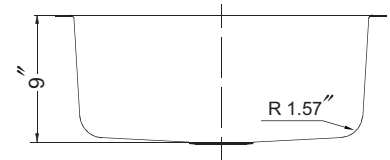

ESTON SERIES

Undermount Single Bowl Model STS-1400

STS-1400

FEATURES

- Premium grade T-304 stainless steel
- 9" depth • 18 gauge
- StoneGuard™ undercoating over Super-Silencer pad
- Lustrous satin with highlighted rim
- Fits 30" sink base • 3-1/2" drain opening
- Supplied with cutout template, fasteners and instructions
- cUPC® Listed
- 5 year Limited Warranty

OPTIONAL ACCESSORIES

Bottom Grid: BG-2400

Cutting Board : CB-2400

Rinsing Basket: RB-2400

Strainer: 190-9180

OVERALL DIMENSIONS	EACH BOWL	CUTOUT SIZE	PACKAGING*	WEIGHT*
23-7/16" x 21-1/4"	21-7/16" x 18-15/16"	See Template	1/16/5/20 pcs.	17/310/100/330 lbs.