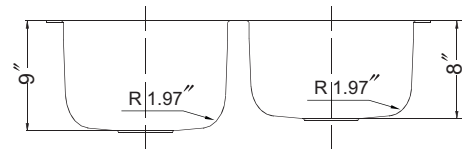

FEATURES

STE-2300SR

- Premium grade T-304 stainless steel
- 9" & 8" depth • 18 gauge
- StoneGuard™ undercoating over Super-Silencer pad
- Lustrous satin with highlighted rim
- Fits 36" sink base • 3-1/2" drain opening
- Supplied with cutout template, fasteners and instructions
- cUPC® Listed
- 5 year Limited Warranty

TYPE 304
PREMIUM STAINLESS STEEL

SUPER SILENCER

StoneGuard™
UNDERCOAT PROTECTION