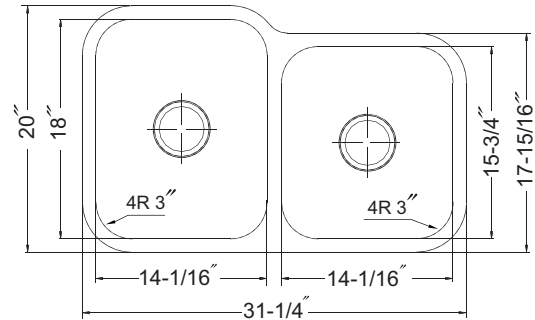

## FEATURES

STE-2300SR

- Premium grade T-304 stainless steel
- 9" & 8" depth • 18 gauge
- StoneGuard™ undercoating over Super-Silencer pad
- Lustrous satin with highlighted rim
- Fits 36" sink base • 3-1/2" drain opening
- Supplied with cutout template, fasteners and instructions
- cUPC® Listed
- 5 year Limited Warranty

## OPTIONAL ACCESSORIES

Bottom Grid: BG-3100 & BG-3400

Cutting Board : CB-3100

Rinsing Basket: RB-3100

Strainer: 190-9180

OVERALL DIMENSIONS	EACH BOWL	CUTOUT SIZE	PACKAGING*	WEIGHT*
31-1/4" x 20"	14-1/16" x 18" 14-1/16" x 15-3/4"	See Template	1/16/5/20 pcs.	22/350/120/400 lbs.