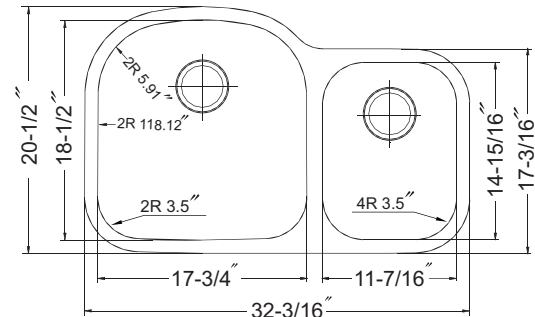

### Undermount 70/30 Double Bowl

Model **STC-2200SR** as shown

**STC-2200SL** small bowl left

## FEATURES

STC-2200SR

- Premium grade T-304 stainless steel
- 9" & 7" depth • 18 gauge
- StoneGuard™ undercoating over Super-Silencer pad
- Lustrous satin with highlighted rim
- Fits 36" sink base • 3-1/2" drain opening
- Supplied with cutout template, fasteners and instructions
- cUPC® Listed
- 5 year Limited Warranty

## OPTIONAL ACCESSORIES

- Bottom Grid: BG-3200 & BG-1400      Colander : CL-1420  
 Cutting Board : CB-3200                  Strainer: 190-9180

| OVERALL DIMENSIONS | EACH BOWL                                 | CUTOUT SIZE  | PACKAGING*     | WEIGHT*             |
|--------------------|---|--------------|----------------|---------------------|
| 32-3/16" x 20-1/2" | 17-3/4" x 18-1/2"<br>11-1/16" x 14-15/16" | See Template | 1/16/5/20 pcs. | 22/390/105/420 lbs. |

\*Standard packaging: Single boxed / Pallet of single boxed / Pallet of bulk pack / Pallet of bulk pack.  
 All dimensions are in inches. Specifications subject to change without notice.

Project/Job name \_\_\_\_\_