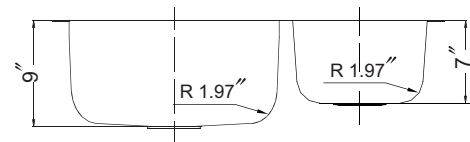

## FEATURES

STC-2200SR

- Premium grade T-304 stainless steel
- 9" & 7" depth • 18 gauge
- StoneGuard™ undercoating over Super-Silencer pad
- Lustrous satin with highlighted rim
- Fits 36" sink base • 3-1/2" drain opening
- Supplied with cutout template, fasteners and instructions
- cUPC® Listed
- 5 year Limited Warranty