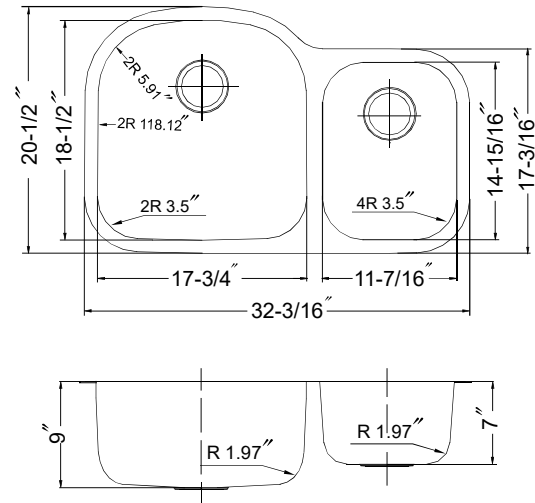

ESTON SERIES

Undermount 70/30 Double Bowl

Model **STC-2200SR** as shown

STC-2200SL small bowl left

FEATURES

STC-2200SR

- Premium grade T-304 stainless steel
- 9" & 7" depth • 18 gauge
- StoneGuard™ undercoating over Super-Silencer pad
- Lustrous satin with highlighted rim
- Fits 36" sink base • 3-1/2" drain opening
- Supplied with cutout template, fasteners and instructions
- cUPC® Listed
- 10 year Limited Warranty

OPTIONAL ACCESSORIES

Bottom Grid: BG-3200 & BG-1400 Colander : CL-1420
 Cutting Board : CB-3200 Strainer: 190-9180

OVERALL DIMENSIONS	EACH BOWL	CUTOUT SIZE	PACKAGING*	WEIGHT*
32-3/16" x 20-1/2"	17-3/4" x 18-1/2" 11-1/16" x 14-15/16"	See Template	1/16/5/20 pcs.	22/390/105/420 lbs.

*Standard packaging: Single boxed / Pallet of single boxed/Pallet of bulk pack/Pallet of bulk pack.
 All dimensions are in inches. Specifications subject to change without notice.

Project/Job name _____