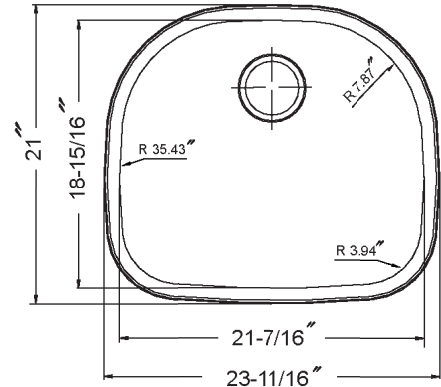

### Undermount Single Bowl Model MS-2409

MS-2409

#### FEATURES

- Premium grade T-304 stainless steel
- 9" depth • 18 gauge
- StoneGuard™ undercoating over Super-Silencer pad
- SpecPlus™ edge
- Lustrous satin with highlighted rim
- Fits 30" sink base • 3-1/2" drain opening
- Supplied with cutout template, fasteners and instructions
- Complies with ASME A112.19.3-2000, cUPC®
- Lifetime Limited Warranty

#### OPTIONAL ACCESSORIES

Bottom Grid: BG-2400

Cutting Board : CB-2400

Rinsing Basket: RB-2400

Strainer: 190-9180

OVERALL DIMENSIONS	EACH BOWL	CUTOUT SIZE	PACKAGING*	WEIGHT*
23-11/16" x 21"	21-7/16" x 18-15/16"	See Template	1/16/20 pcs.	17/310/330 lbs.