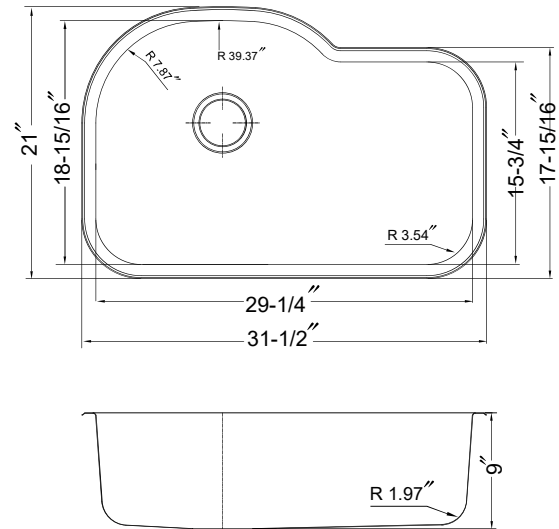

#### FEATURES

- Premium grade T-304 stainless steel
- 9" depth • 18 gauge
- StoneGuard™ undercoating over Super-Silencer pad
- SpecPlus™ edge
- Lustrous satin with highlighted rim
- Fits 36" sink base • 3-1/2" drain opening
- Supplied with cutout template, fasteners and instructions
- cUPC® Listed
- Lifetime Limited Warranty

#### OPTIONAL ACCESSORIES

Bottom Grid: BG-3250

Colander : CL-1120

Cutting Board : CB-2500

Strainer: 190-9180

OVERALL DIMENSIONS	EACH BOWL	CUTOUT SIZE	PACKAGING*	WEIGHT*
31-1/2" x 21"	29-1/4" x 18-15/16"	See Template	1/16/20 pcs.	22/390/420 lbs.