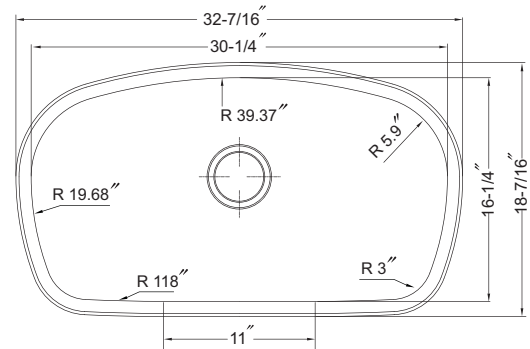

MEDALLION DESIGNER SERIES

Undermount Gourmet Single Bowl Model MB-3300

MB-3300

FEATURES

- Premium grade T-304 stainless steel
- 9" depth • 18 gauge
- StoneGuard™ undercoating over Super-Silencer pad
- SpecPlus™ edge
- Lustrous satin with highlighted rim
- Fits 36" sink base • 3-1/2" drain opening
- Supplied with cutout template, fasteners and instructions
- cUPC® Listed
- Lifetime Limited Warranty

OPTIONAL ACCESSORIES

Bottom Grid: BG-3950

Strainer: 190-9180

OVERALL DIMENSIONS	EACH BOWL	CUTOUT SIZE	PACKAGING*	WEIGHT*
32-1/2" x 20-11/16"	30-1/4" x 16-1/4"	See Template	1/16/20 pcs.	22/390/420 lbs.

*Standard packaging: Single boxed / Pallet of single boxed / Pallet of bulk pack.
All dimensions are in inches. Specifications subject to change without notice.