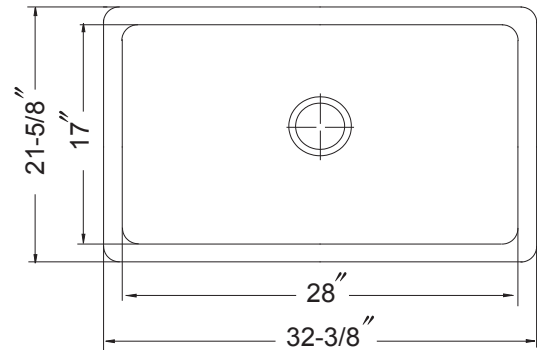

#### FEATURES

- Timeless design that will last for generations
- 32-3/8" x 21-5/8" overall
- 28" x 17" x 9" depth compartment
- 3-1/2" drain opening
- Antique copper finish
- Topmount or Undermount
- Requires custom base cabinet

#### Installation information

Your Hammerwerks® Hand-Hammered Copper sink is individually hand-crafted and not the product of assembly-line specifications. Every sink is unique and therefore a variance of approximately 1/4" in dimensions is usual. We recommend receiving your specific sink and measuring before cutting your countertop to ensure proper fit.

OVERALL DIMENSIONS	EACH BOWL	CUTOUT SIZE	PACKAGING*	WEIGHT*
32-3/8" x 21-5/8"	28" x 17"	See Template	1/12 pcs.	40/520 lbs.

\*Standard packaging: Single boxed /Pallet of single boxed.

All dimensions are in inches. Specifications subject to change without notice.