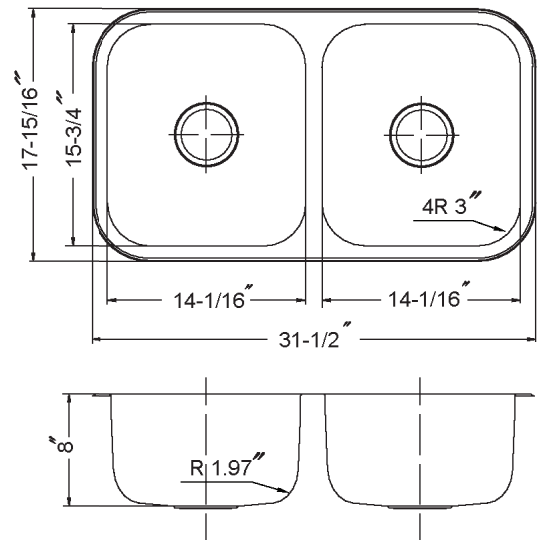

ELITE SERIES

Undermount 50/50 Double Bowl Model ED-3108

ED-3108

FEATURES

- Premium grade T-304 stainless steel
- 8" depth • 20 gauge
- StoneGuard™ undercoating over Super-Silencer pad
- SpecPlus™ edge
- Lustrous satin with highlighted rim
- Fits 36" sink base • 3-1/2" drain opening
- Supplied with cutout template, fasteners and instructions
- Complies with ASME A112.19.3-2000, cUPC®
- Lifetime Limited Warranty

ASME A112.19.3-2000

OPTIONAL ACCESSORIES

Bottom Grid: BG-3100

Cutting Board : CB-3100

Rinsing Basket: RB-3100

Strainer: 190-9180

OVERALL DIMENSIONS	EACH BOWL	CUTOUT SIZE	PACKAGING*	WEIGHT*
31-1/2" x 17-15/16"	14-1/16" x 15-3/4"	See Template	1/16/20 pcs.	18/320/340 lbs.

*Standard packaging: Single boxed /Pallet of single boxed/Pallet of bulk pack.
All dimensions are in inches. Specifications subject to change without notice.

Project/Job name _____

Architect/Engineer _____