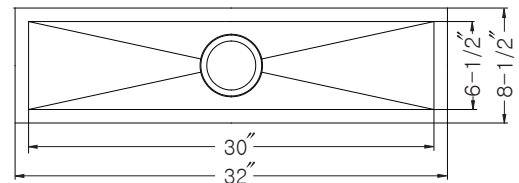

CONTEMPO SERIES

Zero Radius Undermount Trough Bar/Prep Bowl Model CTB-3285

CTB-3285

FEATURES

- Premium grade T-304 stainless steel
- 6" depth • 18 gauge
- MegaShield™ insulation
- True zero radius ledge and bottom
- Brushed satin • 3-1/2" drain opening
- Fits 36" sink base
- Supplied with cutout template, fasteners and instructions
- cUPC® Listed
- Lifetime Limited Warranty

OPTIONAL ACCESSORIES

Strainer: 190-9180

Wire rack : BG-1208

OVERALL DIMENSIONS	EACH BOWL	CUTOUT SIZE	PACKAGING*	WEIGHT*
32" x 8-1/2"	30" x 6-1/2"	See Template	1/16 pcs.	20/350 lbs.

*Standard packaging: Single boxed /Pallet of single boxed.

All dimensions are in inches. Specifications subject to change without notice.

Project/Job name

Architect/Engineer

Contractor

Model

Q'ty

Notes

Installation profile