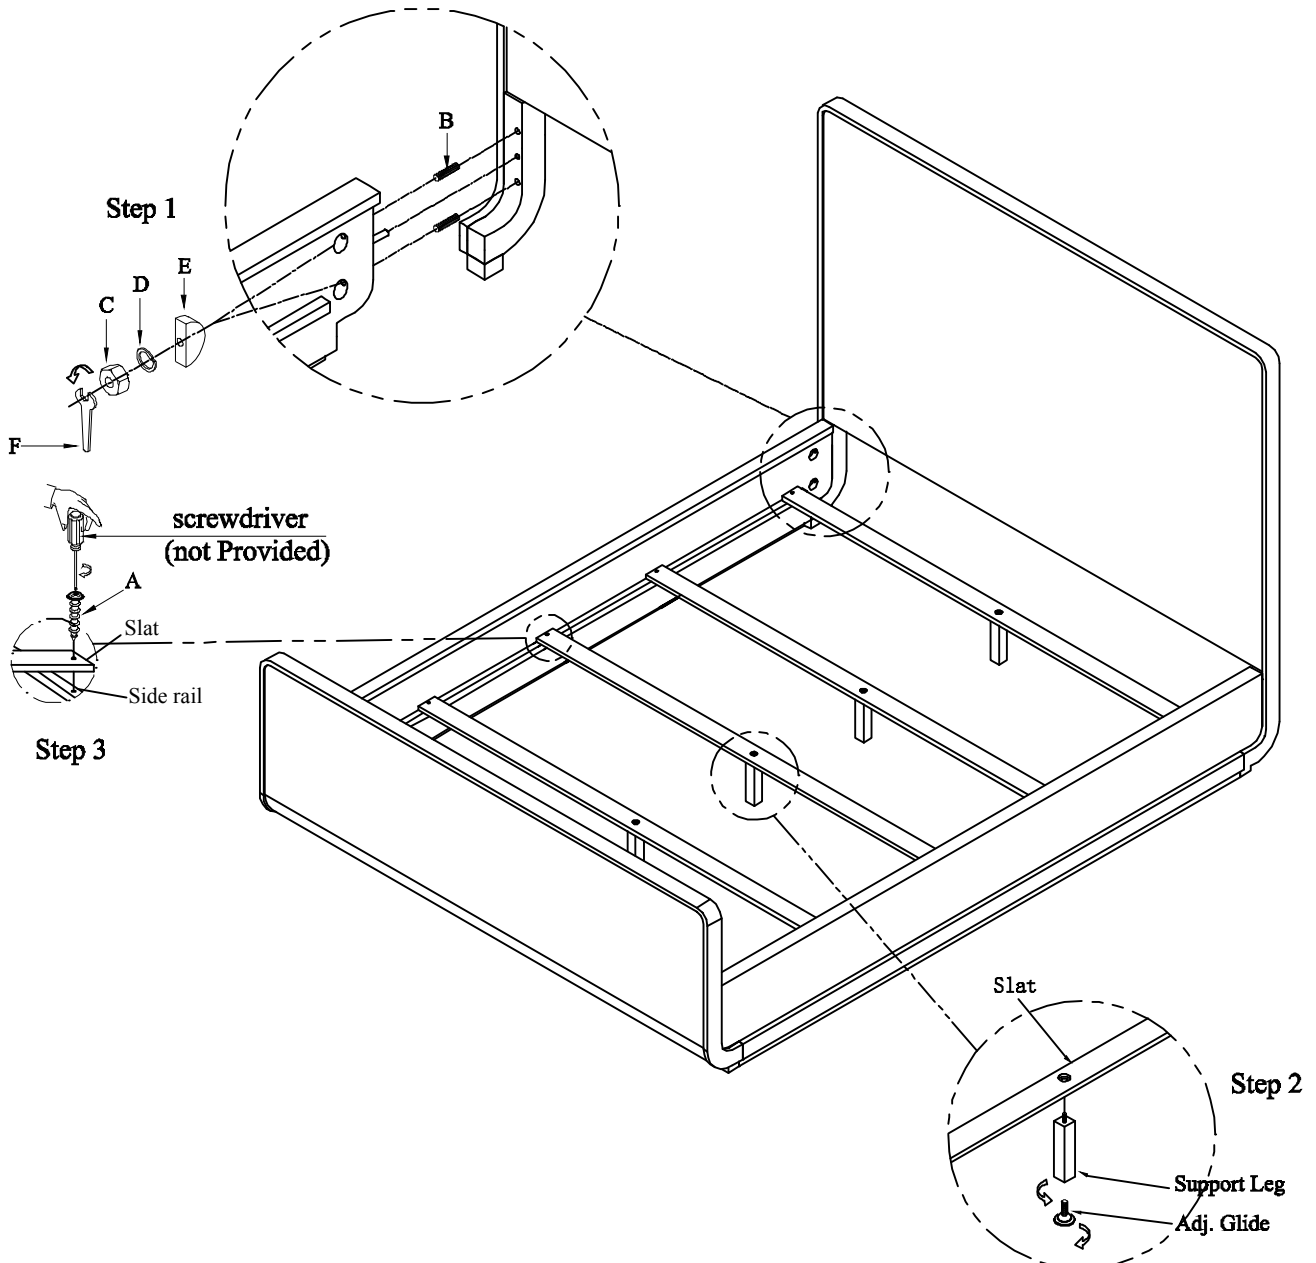

Item: 6120-90451-05 5/0 Sleigh Headboard
 6120-90452-05 5/0 Sleigh Footboard
 6120-90453-05 5/0 - 6/6 Rails

Thank you for purchasing this quality product. Be sure to unpack carefully looking for small parts which may have come loose during shipment.

Read all instruction and study the drawing carefully before starting the assembly process:

HARDWARE PACK

NO	DRAWING	DESCRIPTION	SIZE	Q'TY
A		Screw	8#*1"	8pcs
B		Threaded Rod	Φ5/16"*4-1/2"	8pcs
C		Nut	Ø5/16"*12	8pcs
D		Lock Washer	Φ5/16"×12×3	8pcs
E		Curved Washer	L32*13*8	8pcs
F		Hex Wrench	12MM	1pc

Adjust levelers if needed, to level case on uneven floor