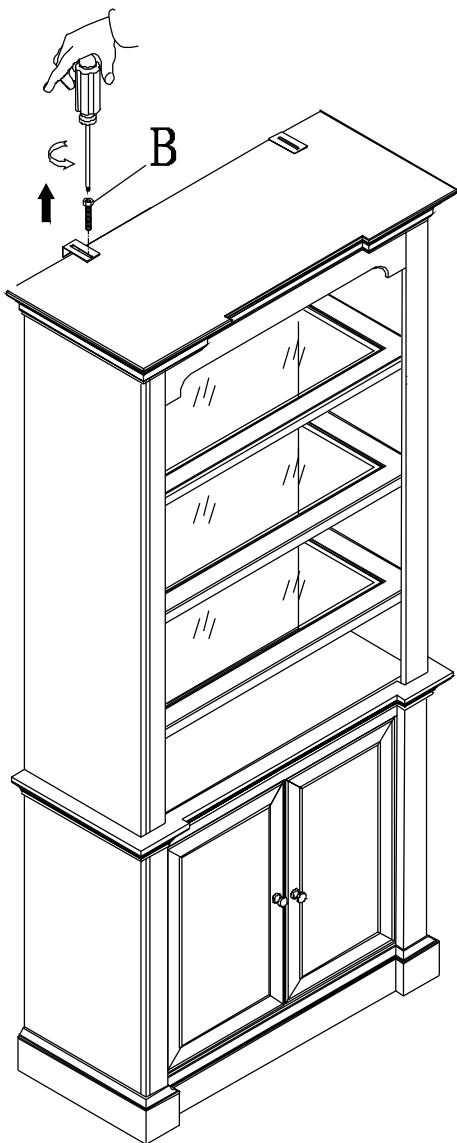

Item: 5971-10445-99 Bristowe Bookcase

Thank you for purchasing this quality product. Be sure to unpack carefully looking for small parts which may have come loose during shipment.

Read all instruction and study the drawing carefully before starting the assembly process:

HARDWARE PACK

NO	DRAWING	DESCRIPTION	SIZE	Q'TY
A		Wood Screw	8#×1"	2pcs

NO.	HARDWARE LIST			Q'TY
B	Bolt		Φ 5/16"×1"	2pcs

Adjust levelers if needed, to level case on uneven floor