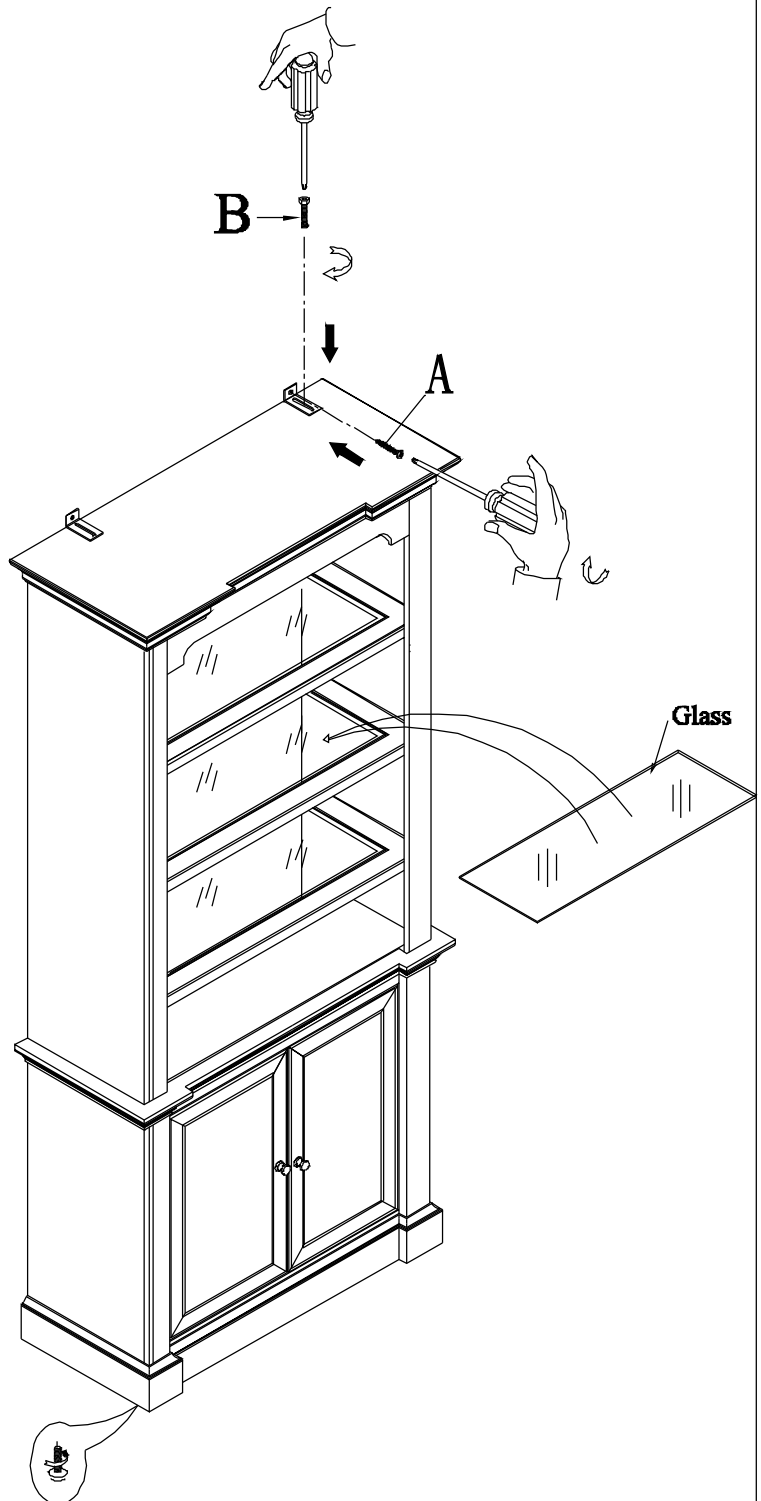

Item: 5971-10445-99 Bristowe Bookcase

Thank you for purchasing this quality product. Be sure to unpack carefully looking for small parts which may have come loose during shipment.

Read all instruction and study the drawing carefully before starting the assembly process:

HARDWARE PACK

NO	DRAWING	DESCRIPTION	SIZE	Q'TY
A		Wood Screw	8#×1"	2pcs

NO.	HARDWARE LIST			Q'TY
B	Bolt		Φ 5/16"×1"	2pcs

Adjust levelers if needed, to level case on uneven floor