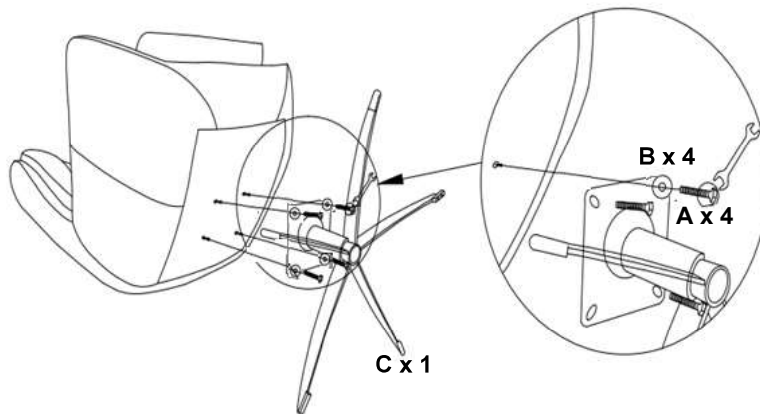

ITEM: (W2050) CC715-SW-080 Sheridan Swivel Chair

Thank you for purchasing this quality product. Be sure to unpack carefully looking for small parts which may have come loose during shipment.

Read all instruction and study the drawing carefully before starting the assembly process .

PART LIST

NO.	DRAWING	DESCRIPTION	Q'TY
A		Bolt	4 PCS
B		- Washer	4 PCS
C		Swivel base	1 PC

Take down the bag from the carton of the chair, swivel base are packed inside. Assemble the base as the picture shows.