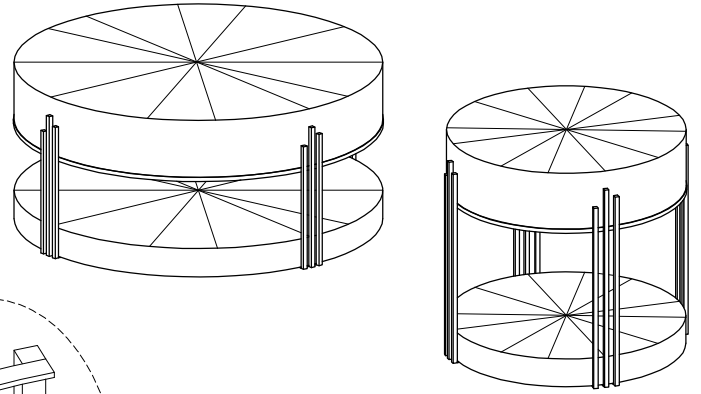

Item: 7228-80168-85 Skyline Side Table  
7228-80167-85 Skyline Cocktail Table

Thank you for purchasing this quality product. Be sure to unpack carefully looking for small parts which may have come loose during shipment. Read all instruction and study the drawing carefully before starting the assembly process:

**HARDWARE PACK**

NO	DRAWING	DESCRIPTION	SIZE	Q'TY
A		Short Bolt	Ø1/4**5/8"	8pcs
B		Lock washer	Ø1/4"	8pcs
C		Flat washer	Ø1/4**16mm	8pcs
D		Allen wrench	4mm	1pc
E		Long Bolt	Ø1/4**3/4"	8pcs

**Step 1**

**Step 2**