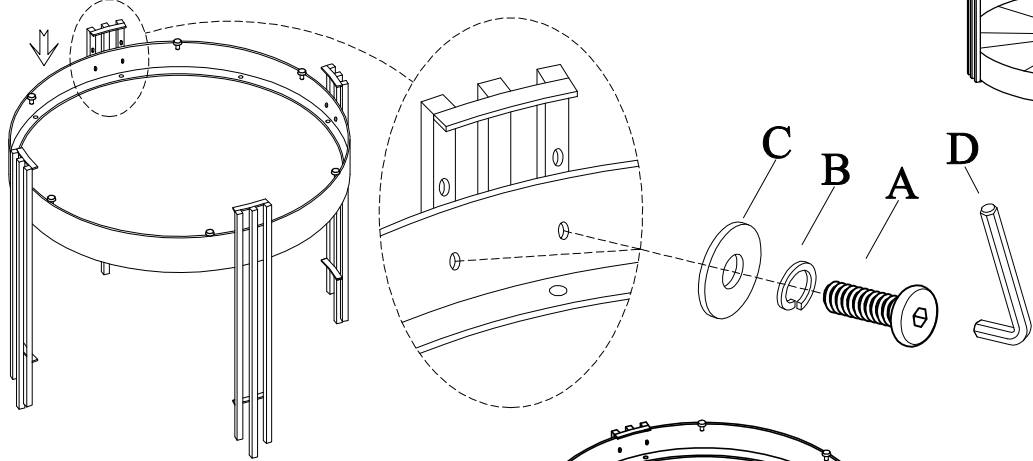

Item: 7228-80168-85 Skyline Side Table  
7228-80167-85 Skyline Cocktail Table

Thank you for purchasing this quality product. Be sure to unpack carefully looking for small parts which may have come loose during shipment. Read all instruction and study the drawing carefully before starting the assembly process:

**HARDWARE PACK**

NO	DRAWING	DESCRIPTION	SIZE	Q'TY
A		Short Bolt	Ø1/4**5/8"	8pcs
B		Lock washer	Ø1/4"	8pcs
C		Flat washer	Ø1/4**16mm	8pcs
D		Allen wrench	4mm	1pc
E		Long Bolt	Ø1/4**3/4"	8pcs

**Step 1**

**Step 2**