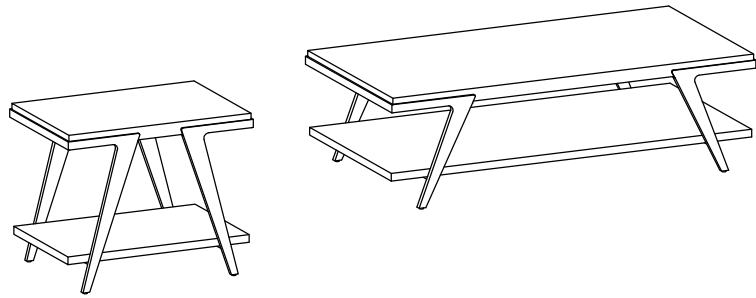

# ASSEMBLY INSTRUCTION

Item: 7228-80164-85 Boomerang Cocktail Table  
7228-80166-85 Boomerang Side Table

Thank you for purchasing this quality product. Be sure to unpack carefully looking for small parts which may have come loose during shipment.  
Read all instruction and study the drawing carefully before starting the assembly process:

Adjust leveler if needed to  
level case on uneven floor