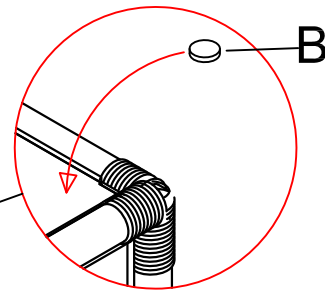

ASSEMBLY INSTRUCTION

ITEM: 6950-90117-35 Pole Rattan Bedside Table
6950-90117-45 Pole Rattan Bedside Table

Thank you for purchasing this quality product. Be sure to unpack carefully looking for small parts which may have come loose during shipment.

Read all instruction and study the drawing carefully before starting the assembly process.

HARDWARE PACK					PARTS LIST			
NO.	DRAWING	DESCRIPTION	SIZE	Q'TY	NO.	DRAWING	DESCRIPTION	Q'TY
A		Anti - Tip Kit		1PC	1		Tempered Glass	1PC
B		Rubber Pad	∅ 10mm	4PCS	2		Beside Table	1PC

Tipping Restraint

Anti-tip kit is included for use. We recommend installing for safety reason.

Place rubber pads (B) on top as shown in diagram, then place tempered glass (1) on the top of the beside table (2).