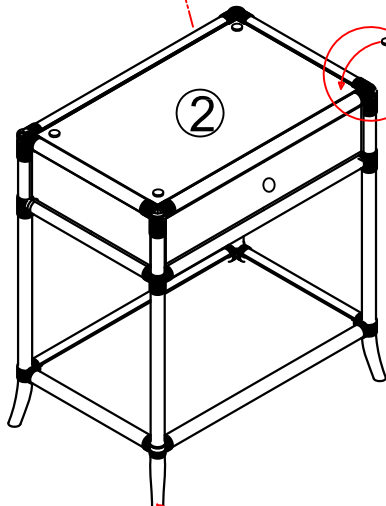

Anti-tip kit is included for use. We recommend installing for safety reason.