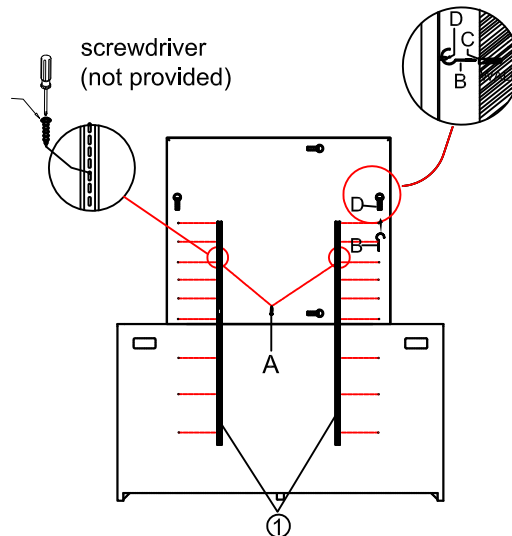

ASSEMBLY INSTRUCTION

ITEM: 6950-90004-80 Landscape Mirror
 6950-90004-99 Landscape Mirror
 6950-90001-80 Seven-Drawer Dresser
 6950-90202-80 Pole Rattan Dresser
 6950-90202-99 Pole Rattan Dresser

Thank you for purchasing this quality product. Be sure to unpack carefully looking for small parts which may have come loose during shipment.
 Read all instruction and study the drawing carefully before starting the assembly process.

HARDWARE PACK				
NO.	DRAWING	DESCRIPTION	SIZE	Q'TY
A		Screw	8mm* $\frac{3}{4}$ "	18 PCS
B		Hook	4*53mm	4 PCS
C		Plastic Anchor	∅ 9*30mm	4 PCS

PARTS LIST				
NO.	DRAWING	DESCRIPTION	SIZE	Q'TY
1		Mirror Support	1220*25*14mm	2 PCS

Note:

- 6950-90004-80/-99 mirror can be mounted horizontally or vertically.
- 6950-90004-80/-99 mirror can be assembled with 6950-90001-80 or 6950-90202-80/-99 dresser.

When using mirror only, hang the metal ring (D) onto the hook (B).