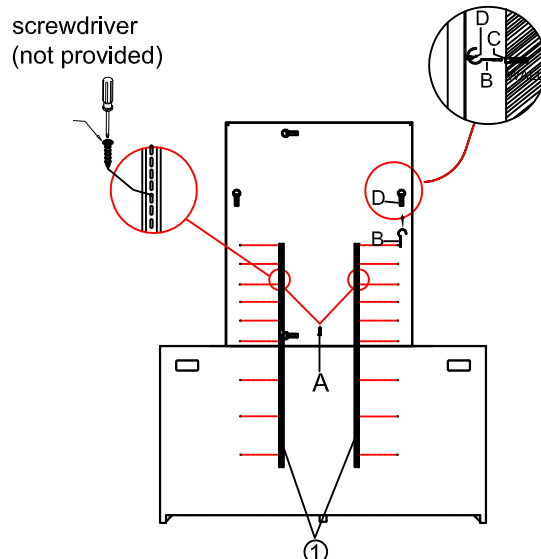

HARDWARE PACK				
NO.	DRAWING	DESCRIPTION	SIZE	Q'TY
A		Screw	8mm* $\frac{3}{4}$ "	18 PCS
B		Hook	4*53mm	4 PCS
C		Plastic Anchor	∅ 9*30mm	4 PCS

PARTS LIST				
NO.	DRAWING	DESCRIPTION	SIZE	Q'TY
1		Mirror Support	1220*25*14mm	2 PCS

Note:

- 6950-90004-80/-99 mirror can be mounted horizontally or vertically.
- 6950-90004-80/-99 mirror can be assembled with 6950-90001-80 or 6950-90202-80/-99 dresser.

When using mirror only, hang the metal ring (D) onto the hook (B).