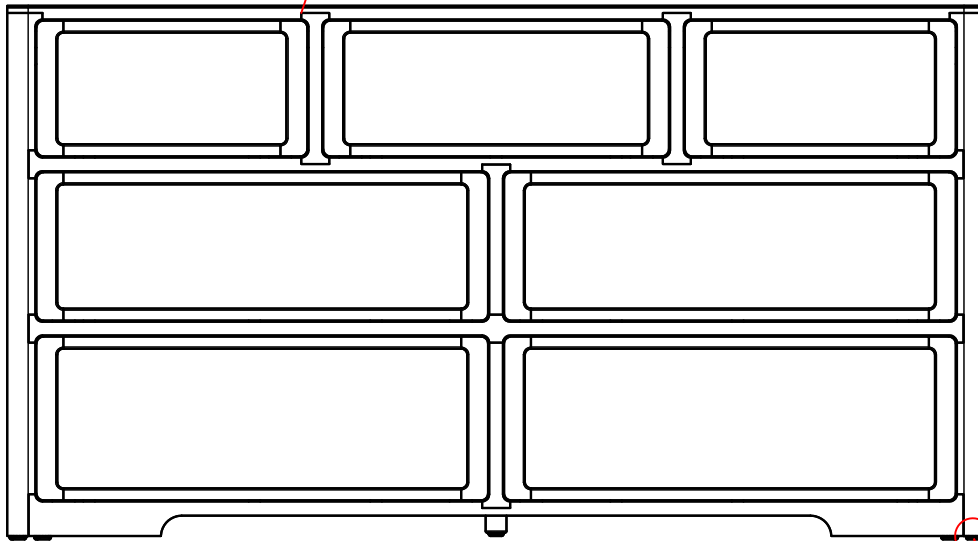

ITEM: 6950-90001-80 Seven-Drawer Dresser

Thank you for purchasing this quality product. Be sure to unpack carefully looking for small parts which may have come loose during shipment.

Read all instruction and study the drawing carefully before starting the assembly process.

HARDWARE PACK

NO.	DRAWING	DESCRIPTION	SIZE	Q'TY
A		Anti - Tip Kit		1 PC

Tipping Restraint

Anti-tip kit is included for use.
We recommend installing for
safety reason.

Adjust leveler if needed to level
dresser on uneven floor.