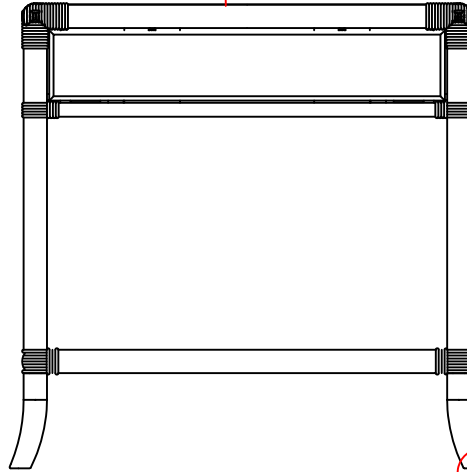

ASSEMBLY INSTRUCTION

ITEM: 6950-80213-80 Pole Rattan End Table
6950-80213-99 Pole Rattan End Table

Thank you for purchasing this quality product. Be sure to unpack carefully looking for small parts which may have come loose during shipment.

Read all instruction and study the drawing carefully before starting the assembly process.

HARDWARE PACK

NO.	DRAWING	DESCRIPTION	SIZE	Q'TY
A		Anti - Tip Kit		1 PC

Tipping Restraint

Anti-tip kit is included for use.
We recommend installing for
safety reason.

Adjust leveler if needed to
level table on uneven floor.