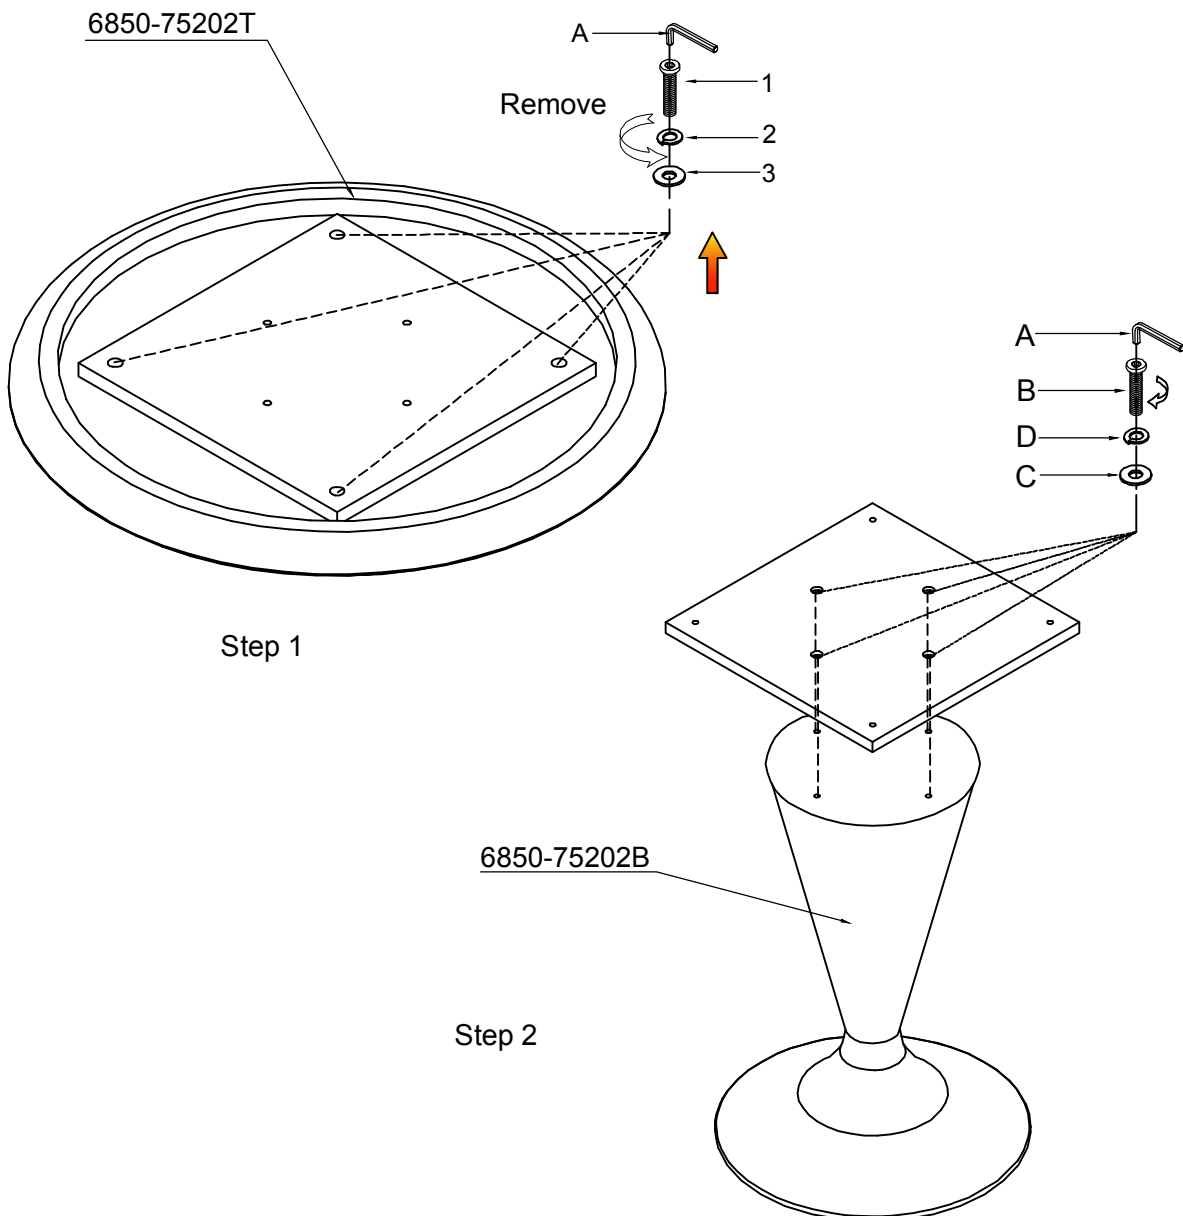

ASSEMBLY INSTRUCTION

Item: 6850-75202B-89 Counter Height Table Base
6850-75202T-89 Counter Height Table Top

Thank you for purchasing this quality product. Be sure to unpack carefully looking for small parts which may have come loose during shipment.
Read all instruction and study the drawing carefully before starting the assembly process.

HARDWARE PACK

NO.	DRAWING	DESCRIPTION	SIZE	QTY
A		Allen key	5mm	1pc
B		Bolt	$\frac{5}{16}$ " \times 1- $\frac{1}{2}$ "	4pcs
C		Flat washer	$\frac{5}{16}$ " \times 19 \times 2	4pcs
D		Lock washer	$\frac{5}{16}$ " \times 12 \times 3	4pcs

PART LIST

NO.	DRAWING	DESCRIPTION	QTY
①		Table top	1pc
②		Base	1pc

ASSEMBLY INSTRUCTION

Item: 6850-75202B-89 Counter Height Table Base
6850-75202T-89 Counter Height Table Top

Thank you for purchasing this quality product. Be sure to unpack carefully looking for small parts which may have come loose during shipment.
Read all instruction and study the drawing carefully before starting the assembly process.