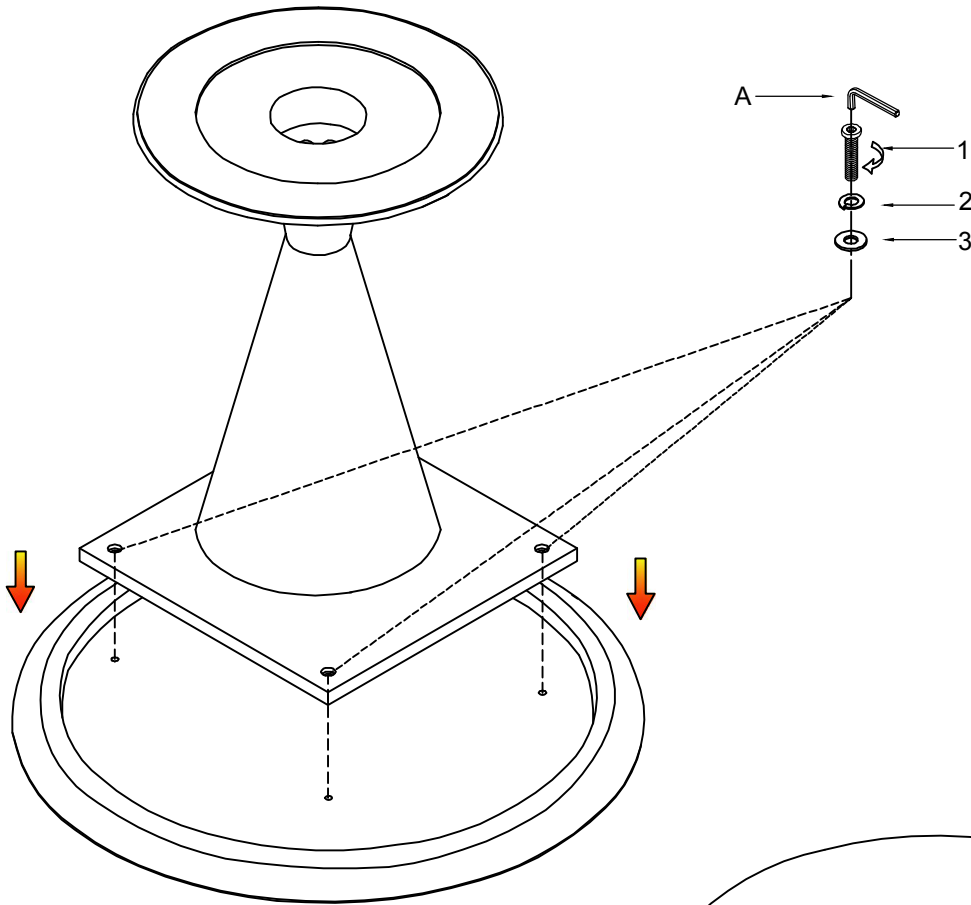

ASSEMBLY INSTRUCTION

Item: 6850-75202B-89 Counter Height Table Base
6850-75202T-89 Counter Height Table Top

Thank you for purchasing this quality product. Be sure to unpack carefully looking for small parts which may have come loose during shipment.
Read all instruction and study the drawing carefully before starting the assembly process.

HARDWARE PACK

NO.	DRAWING	DESCRIPTION	SIZE	QTY
A		Allen key	5mm	1pc
B		Bolt	$\frac{5}{16}$ " \times 1- $\frac{1}{2}$ "	4pcs
C		Flat washer	$\frac{5}{16}$ " \times 19 \times 2	4pcs
D		Lock washer	$\frac{5}{16}$ " \times 12 \times 3	4pcs

PART LIST

NO.	DRAWING	DESCRIPTION	QTY
①		Table top	1pc
②		Base	1pc

ASSEMBLY INSTRUCTION

Item: 6850-75202B-89 Counter Height Table Base
6850-75202T-89 Counter Height Table Top

Thank you for purchasing this quality product. Be sure to unpack carefully looking for small parts which may have come loose during shipment.
Read all instruction and study the drawing carefully before starting the assembly process.

Step 3

Complete

Adjustable leveler