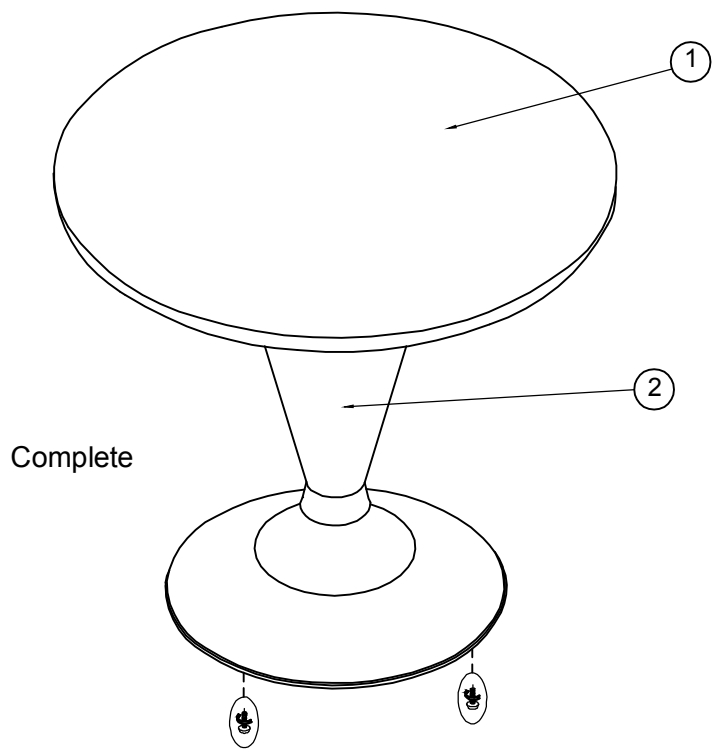

ASSEMBLY INSTRUCTION

Item: 6850-75202B-89 Counter Height Table Base
6850-75202T-89 Counter Height Table Top

Thank you for purchasing this quality product. Be sure to unpack carefully looking for small parts which may have come loose during shipment.
Read all instruction and study the drawing carefully before starting the assembly process.

HARDWARE PACK

NO.	DRAWING	DESCRIPTION	SIZE	QTY
A		Allen key	5mm	1pc
B		Bolt	$\frac{5}{16}$ " \times 1- $\frac{1}{2}$ "	4pcs
C		Flat washer	$\frac{5}{16}$ " \times 19 \times 2	4pcs
D		Lock washer	$\frac{5}{16}$ " \times 12 \times 3	4pcs

PART LIST

NO.	DRAWING	DESCRIPTION	QTY
①		Table top	1pc
②		Base	1pc

ASSEMBLY INSTRUCTION

Item: 6850-75202B-89 Counter Height Table Base
6850-75202T-89 Counter Height Table Top

Thank you for purchasing this quality product. Be sure to unpack carefully looking for small parts which may have come loose during shipment.
Read all instruction and study the drawing carefully before starting the assembly process.

Step 3

Complete

Adjustable leveler