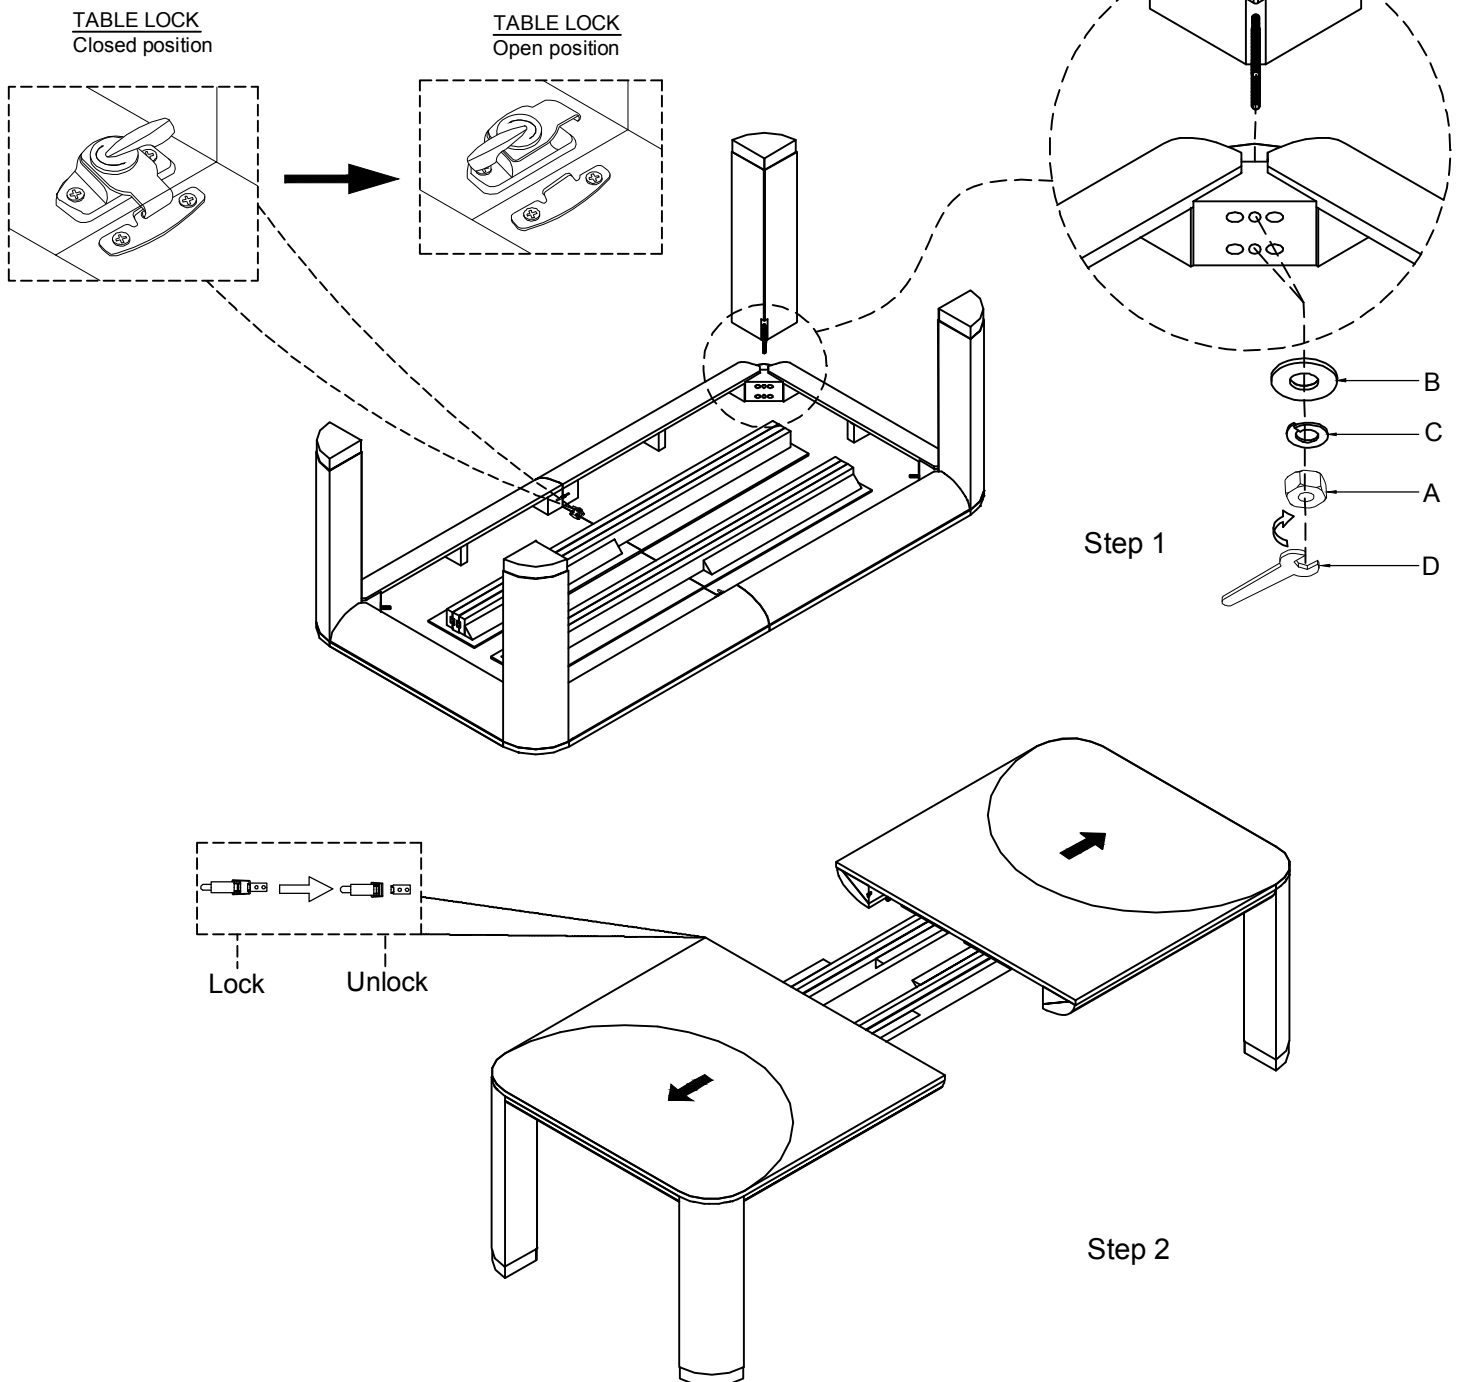

# ASSEMBLY INSTRUCTION

Item: 6850-75200-89 Leg Dining Table w/1-24in leaf

Thank you for purchasing this quality product. Be sure to unpack carefully looking for small parts which may have come loose during shipment.

Read all instruction and study the drawing carefully before starting the assembly process.

**HARDWARE PACK**

NO.	DRAWING	DESCRIPTION	SIZE	QTY
A		Nut	$\frac{5}{16}$ " $\times$ 12	8pcs
B		Flat washer	$\frac{5}{16}$ " $\times$ 19 $\times$ 2	8pcs
C		Lock washer	$\frac{5}{16}$ " $\times$ 12 $\times$ 3	8pcs
D		Hex Wrench	12mm	1pc

**PART LIST**

NO.	DRAWING	DESCRIPTION	QTY
①		Table top	1pc
②		Internal panel	1pc
③		Leg	4pcs

Item: 6850-75200-89 Leg Dining Table w/1-24in leaf

Thank you for purchasing this quality product. Be sure to unpack carefully looking for small parts which may have come loose during shipment.

Read all instruction and study the drawing carefully before starting the assembly process.

Step 3