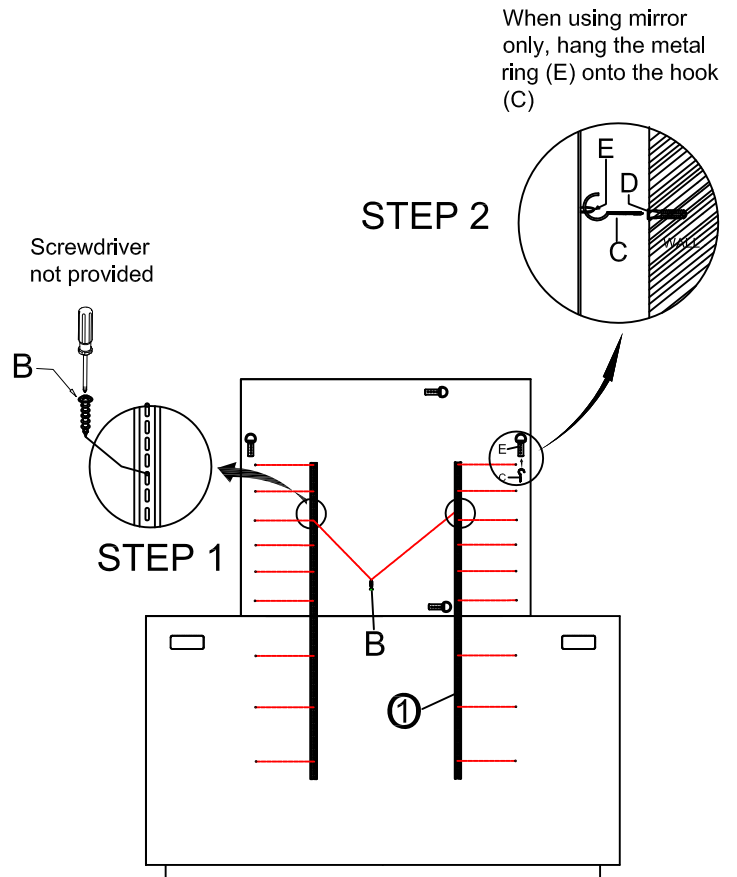

ITEM: 6700-90002-80 Eight Drawer Dresser
6700-90004-99 Portrait Mirror

Thank you for purchasing this quality product. Be sure to unpack carefully looking for small parts which may have come loose during shipment.
Read all instruction and study the drawing carefully before starting the assembly process.

HARDWARE PACK

NO.	DRAWING	DESCRIPTION	SIZE	Q'TY	PARTS LIST			
					NO.	DRAWING	DESCRIPTION	Q'TY
A		Anti - Tip Kit		1PC				
B		Screw	8*3/4"	18PCS	①		Mending Plate	2PCS
C		Hook	4*53mm	2PCS				
D		Plastic Anchor	∅ 9*30mm	2PCS				

Note: The mirror can be attached with two different ways.

ASSEMBLY INSTRUCTION

ITEM: 6700-90002-80 Eight Drawer Dresser
6700-90004-99 Portrait Mirror

Thank you for purchasing this quality product. Be sure to unpack carefully looking for small parts which may have come loose during shipment.
Read all instruction and study the drawing carefully before starting the assembly process.