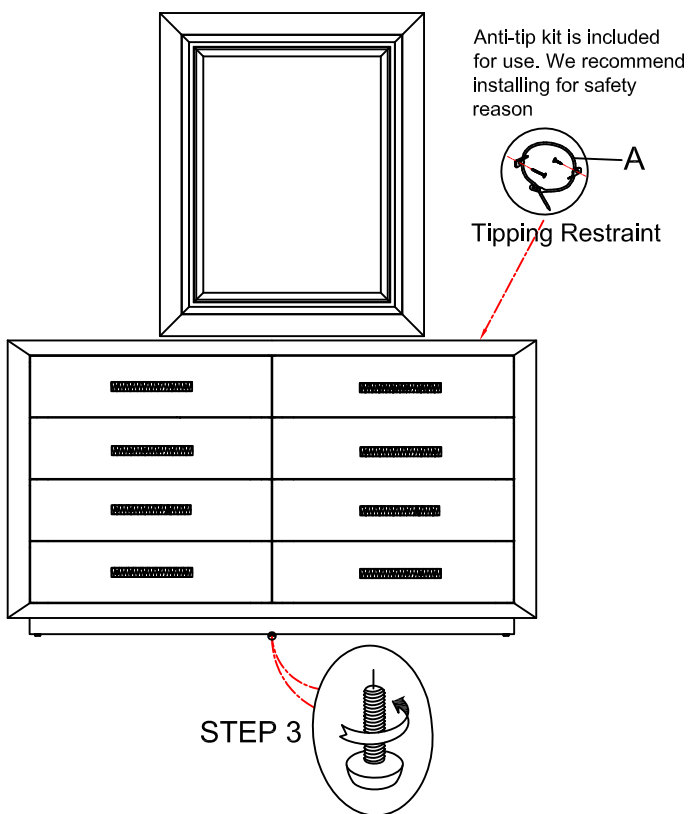

ITEM: 6700-90002-80 Eight Drawer Dresser
6700-90004-99 Portrait Mirror

Thank you for purchasing this quality product. Be sure to unpack carefully looking for small parts which may have come loose during shipment.
Read all instruction and study the drawing carefully before starting the assembly process.

HARDWARE PACK

NO.	DRAWING	DESCRIPTION	SIZE	Q'TY	PARTS LIST			
					NO.	DRAWING	DESCRIPTION	Q'TY
A		Anti - Tip Kit		1PC				
B		Screw	8*3/4"	18PCS	①		Mending Plate	2PCS
C		Hook	4*53mm	2PCS				
D		Plastic Anchor	∅ 9*30mm	2PCS				

Note: The mirror can be attached with two different ways.

ASSEMBLY INSTRUCTION

ITEM: 6700-90002-80 Eight Drawer Dresser
6700-90004-99 Portrait Mirror

Thank you for purchasing this quality product. Be sure to unpack carefully looking for small parts which may have come loose during shipment.
Read all instruction and study the drawing carefully before starting the assembly process.