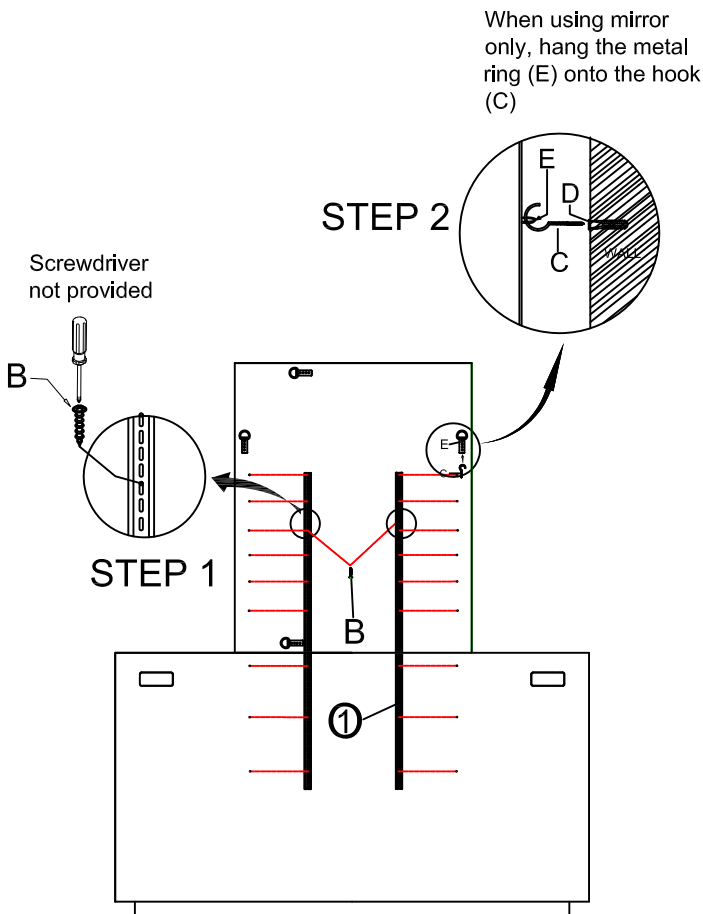

ITEM: 6700-90002-80 Eight Drawer Dresser
6700-90004-99 Portrait Mirror

Thank you for purchasing this quality product. Be sure to unpack carefully looking for small parts which may have come loose during shipment.
Read all instruction and study the drawing carefully before starting the assembly process.

HARDWARE PACK

NO.	DRAWING	DESCRIPTION	SIZE	Q'TY	PARTS LIST			
					NO.	DRAWING	DESCRIPTION	Q'TY
A		Anti - Tip Kit		1PC				
B		Screw	8*3/4"	18PCS	①		Mending Plate	2PCS
C		Hook	4*53mm	2PCS				
D		Plastic Anchor	∅ 9*30mm	2PCS				

Note: The mirror can be attached with two different ways.

ASSEMBLY INSTRUCTION

ITEM: 6700-90002-80 Eight Drawer Dresser
6700-90004-99 Portrait Mirror

Thank you for purchasing this quality product. Be sure to unpack carefully looking for small parts which may have come loose during shipment.
Read all instruction and study the drawing carefully before starting the assembly process.