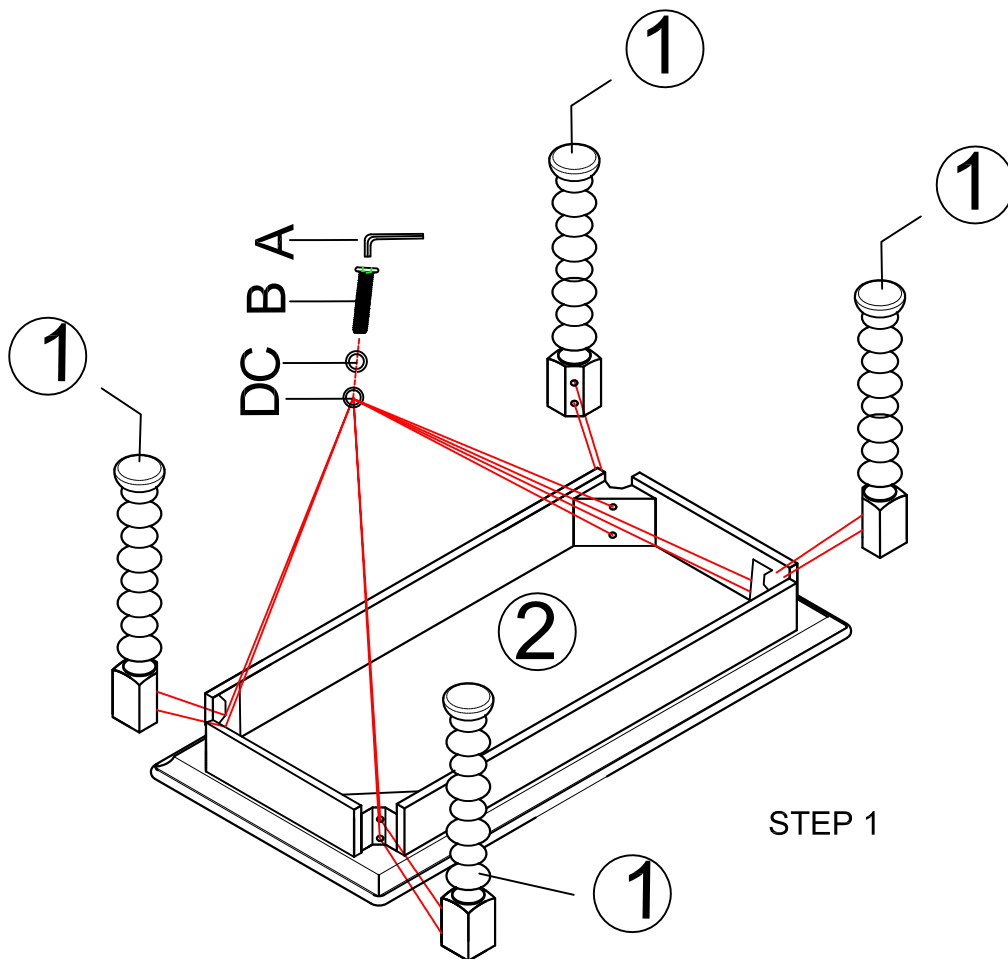

ITEM: 6700-80310-98 Turned Leg Cocktail Table

Thank you for purchasing this quality product. Be sure to unpack carefully looking for small parts which may have come loose during shipment.

Read all instruction and study the drawing carefully before starting the assembly process .

HARDWARE

PART LIST

NO.	DRAWING	DESCRIPTION	SIZE	Q'TY	NO.	DRAWING	DESCRIPTION	Q'TY
A		Allen Wrench	5mm	1PC	①		Leg	4PCS
B		Bolt	5/16"	8PCS	②		Top	1PC
C		Lock Washer	5/16"	8PCS				
D		Flat Washer	5/16"	8PCS				

Note: Follow numbers on legs (1) and corner blocks during assembly.

STEP 1

ITEM: 6700-80310-98 Turned Leg Cocktail Table

Thank you for purchasing this quality product. Be sure to unpack carefully looking for small parts which may have come loose during shipment.