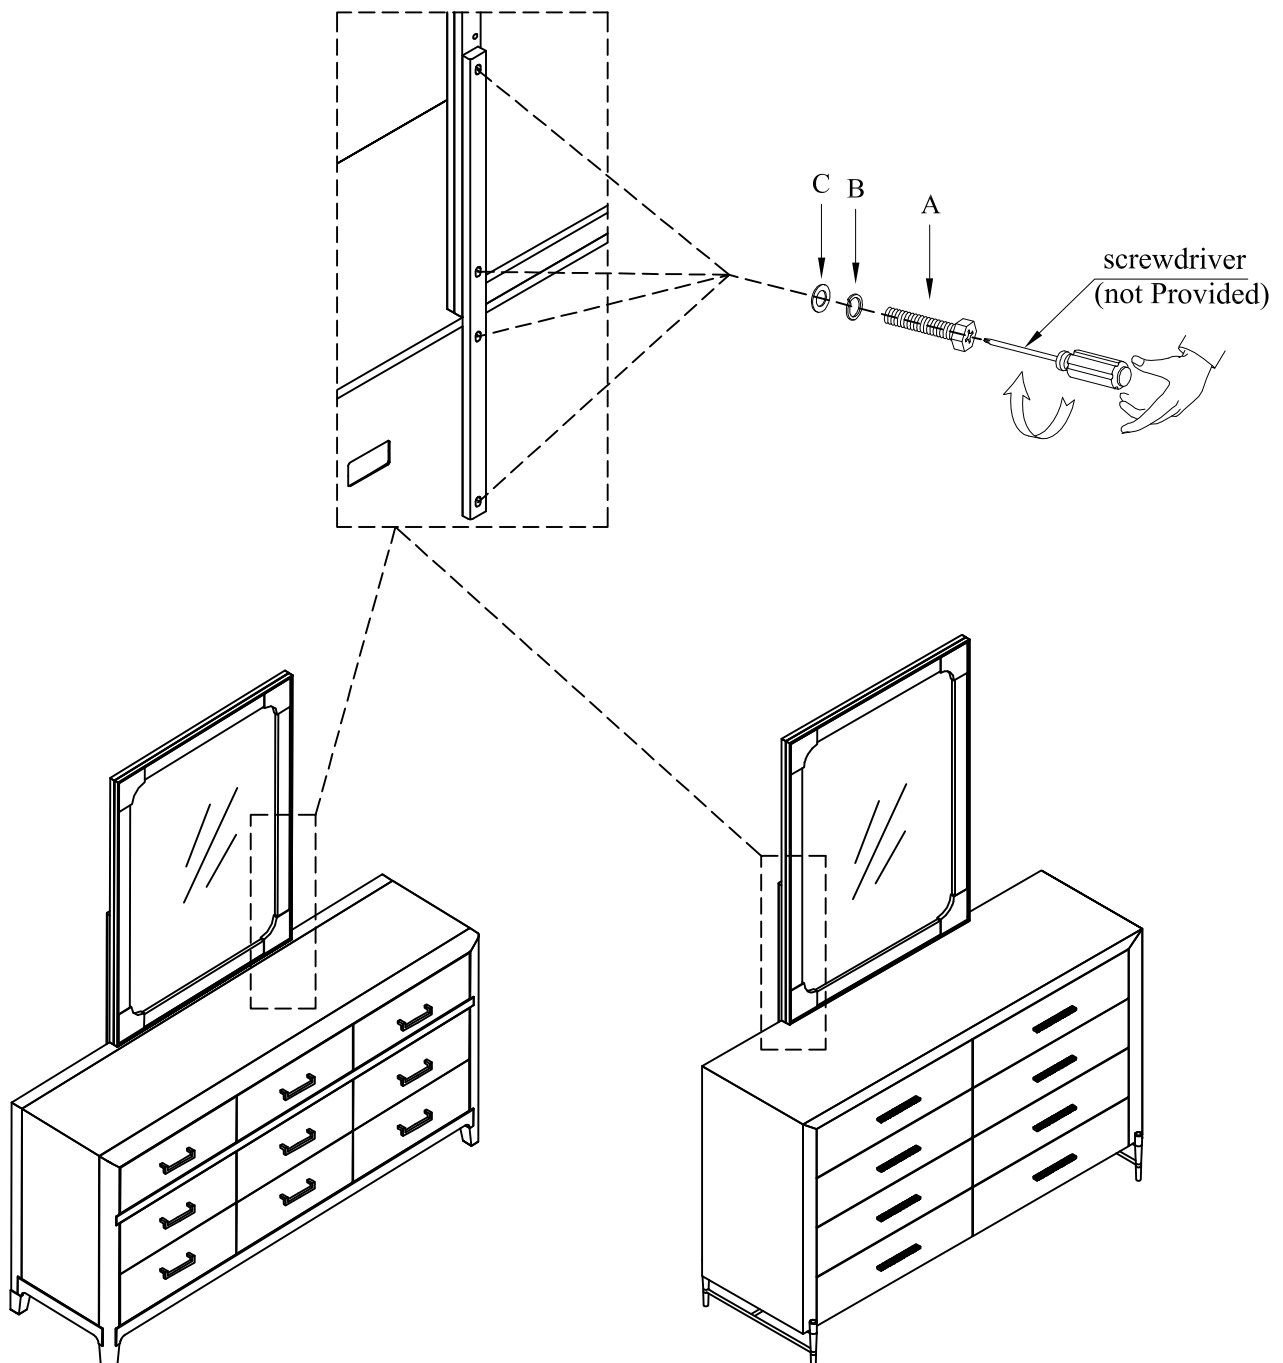

# ASSEMBLY INSTRUCTION

Item: 6033-90004-85 Mirror

Item: 6033-90001-85 Eight-Drawer Dresser

Item: 6033-90002-85 Nine-Drawer Dresser

Thank you for purchasing this quality product. Be sure to unpack carefully looking for small parts which may have come loose during shipment.

Read all instruction and study the drawing carefully before starting the assembly process:

## HARDWARE PACK

NO	DRAWING	DESCRIPTION	SIZE	Q'TY
A		Hexagonal Bolt	Φ 1/4"×1-1/4"	8pcs
B		Lock Washer	Φ 1/4"×12×3	8pcs
C		Flat Washer	Φ 1/4"×19×2	8pcs

**Adjust levelers if needed, to level case on uneven floor**