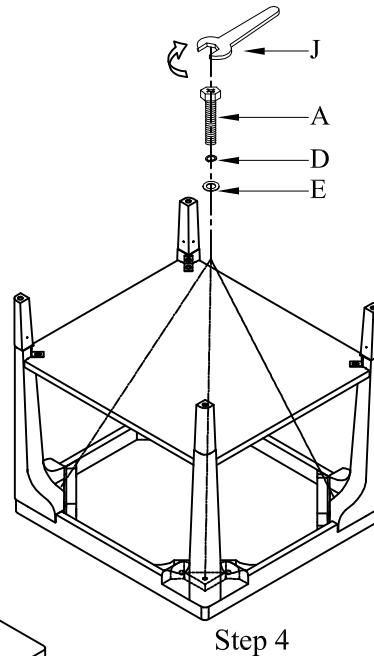

Item: 6033-80213-85 Rectangle End Table

Thank you for purchasing this quality product. Be sure to unpack carefully looking for small parts which may have come loose during shipment.

Read all instruction and study the drawing carefully before starting the assembly process:

HARDWARE PACK

NO	DRAWING	DESCRIPTION	SIZE	Q'TY
A		Hexagonal Bolt	Ø5/16"*1-1/2"	4pcs
B		Hexagonal Bolt	Ø5/16"*2-1/4"	8pcs
C		Hexagonal Bolt	Ø1/4"*5/8"	8pcs
D		Lock Washer	Ø5/16"*12*3	12pcs
E		Flat Washer	Ø5/16"*19*2	12pcs
F		Lock Washer	Ø1/4"*12*3	8pcs
G		Flat Washer	Ø1/4"*16*2	8pcs
H		L-Bracket	31*24*20*2	4pcs
I		Hex Wrench	10MM	1pc
J		Hex Wrench	12MM	1pc