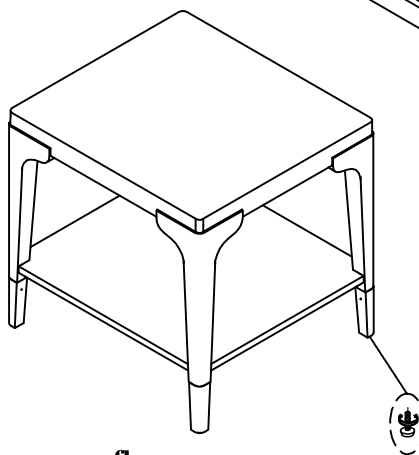

Item: 6033-80213-85 Rectangle End Table

Thank you for purchasing this quality product. Be sure to unpack carefully looking for small parts which may have come loose during shipment.

Read all instruction and study the drawing carefully before starting the assembly process:

HARDWARE PACK

NO	DRAWING	DESCRIPTION	SIZE	Q'TY
A		Hexagonal Bolt	Ø5/16"*1-1/2"	4pcs
B		Hexagonal Bolt	Ø5/16"*2-1/4"	8pcs
C		Hexagonal Bolt	Ø1/4"*5/8"	8pcs
D		Lock Washer	Ø5/16"*12*3	12pcs
E		Flat Washer	Ø5/16"*19*2	12pcs
F		Lock Washer	Ø1/4"*12*3	8pcs
G		Flat Washer	Ø1/4"*16*2	8pcs
H		L-Bracket	31*24*20*2	4pcs
I		Hex Wrench	10MM	1pc
J		Hex Wrench	12MM	1pc