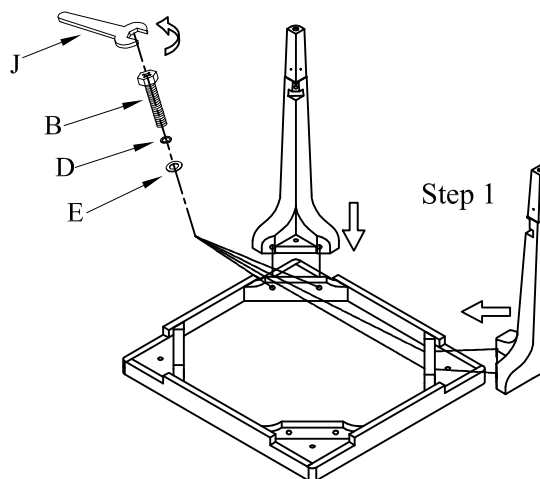

Item: 6033-80213-85 Rectangle End Table

Thank you for purchasing this quality product. Be sure to unpack carefully looking for small parts which may have come loose during shipment.

Read all instruction and study the drawing carefully before starting the assembly process:

HARDWARE PACK

NO	DRAWING	DESCRIPTION	SIZE	Q'TY
A		Hexagonal Bolt	Ø5/16"*1-1/2"	4pcs
B		Hexagonal Bolt	Ø5/16"*2-1/4"	8pcs
C		Hexagonal Bolt	Ø1/4"*5/8"	8pcs
D		Lock Washer	Ø5/16"*12*3	12pcs
E		Flat Washer	Ø5/16"*19*2	12pcs
F		Lock Washer	Ø1/4"*12*3	8pcs
G		Flat Washer	Ø1/4"*16*2	8pcs
H		L-Bracket	31*24*20*2	4pcs
I		Hex Wrench	10MM	1pc
J		Hex Wrench	12MM	1pc

Adjust levelers if needed, to level case on uneven floor