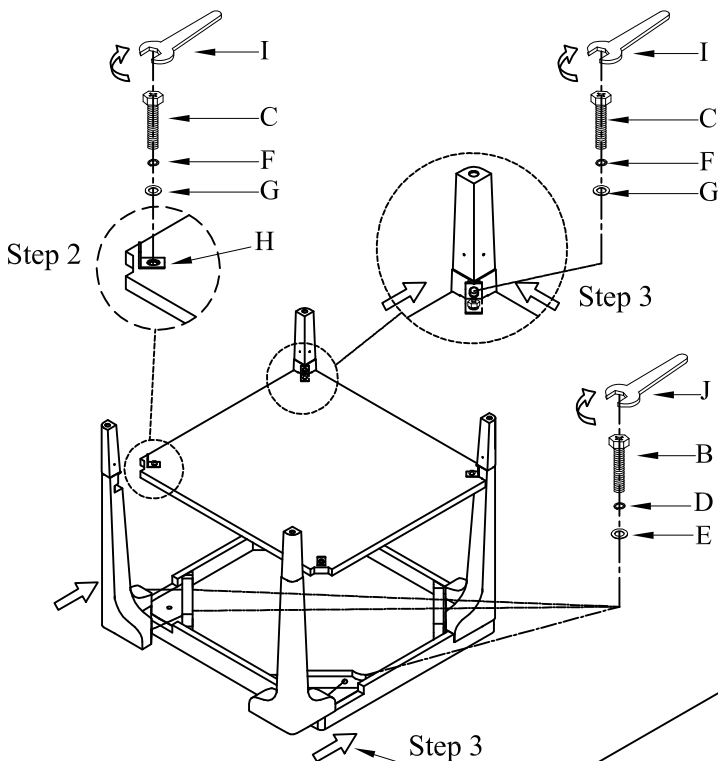

Item: 6033-80213-85 Rectangle End Table

Thank you for purchasing this quality product. Be sure to unpack carefully looking for small parts which may have come loose during shipment.

Read all instruction and study the drawing carefully before starting the assembly process:

HARDWARE PACK

NO	DRAWING	DESCRIPTION	SIZE	Q'TY
A		Hexagonal Bolt	Ø5/16"*1-1/2"	4pcs
B		Hexagonal Bolt	Ø5/16"*2-1/4"	8pcs
C		Hexagonal Bolt	Ø1/4"*5/8"	8pcs
D		Lock Washer	Ø5/16"*12*3	12pcs
E		Flat Washer	Ø5/16"*19*2	12pcs
F		Lock Washer	Ø1/4"*12*3	8pcs
G		Flat Washer	Ø1/4"*16*2	8pcs
H		L-Bracket	31*24*20*2	4pcs
I		Hex Wrench	10MM	1pc
J		Hex Wrench	12MM	1pc

Adjust levelers if needed, to level case on uneven floor