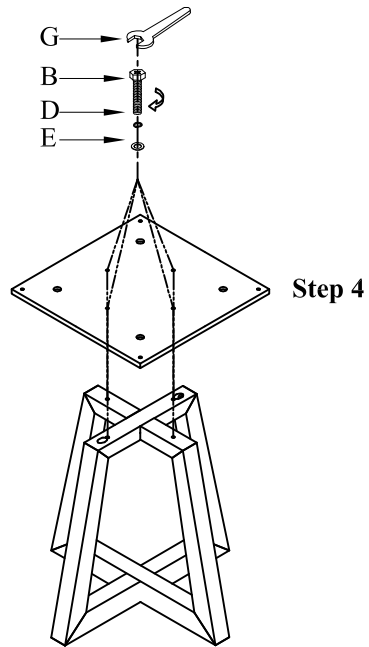

Item: 6033-75201-99 Shou Sugi Ban Petite Round Dining Table

Thank you for purchasing this quality product. Be sure to unpack carefully looking for small parts which may have come loose during shipment.

Read all instruction and study the drawing carefully before starting the assembly process:

HARDWARE PACK

NO	DRAWING	DESCRIPTION	SIZE	Q'TY
A		Allen Head Bolt	Ø5/16"*1-1/2"	1pc
B		Hexagonal Bolt	Ø5/16"*1-1/2"	4pcs
C		Hexagonal Bolt	Ø5/16"*1-1/4"	4pcs
D		Lock Washer	Ø5/16"*12*3	9pcs
E		Flat Washer	Ø5/16"*19*2	9pcs
F		Allen Key	5MM	1pc
G		Hex Wrench	12MM	1pc