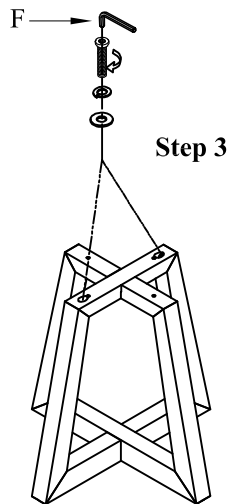

Item: 6033-75201-99 Shou Sugi Ban Petite Round Dining Table

Thank you for purchasing this quality product. Be sure to unpack carefully looking for small parts which may have come loose during shipment.

Read all instruction and study the drawing carefully before starting the assembly process:

HARDWARE PACK

NO	DRAWING	DESCRIPTION	SIZE	Q'TY
A		Allen Head Bolt	Ø5/16"*1-1/2"	1pc
B		Hexagonal Bolt	Ø5/16"*1-1/2"	4pcs
C		Hexagonal Bolt	Ø5/16"*1-1/4"	4pcs
D		Lock Washer	Ø5/16"*12*3	9pcs
E		Flat Washer	Ø5/16"*19*2	9pcs
F		Allen Key	5MM	1pc
G		Hex Wrench	12MM	1pc