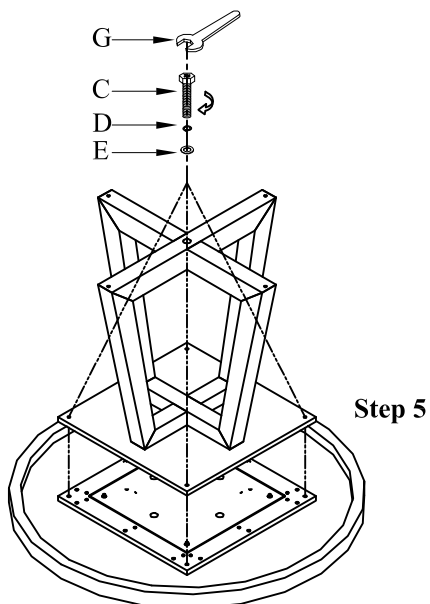

Item: 6033-75201-99 Shou Sugi Ban Petite Round Dining Table

Thank you for purchasing this quality product. Be sure to unpack carefully looking for small parts which may have come loose during shipment.

Read all instruction and study the drawing carefully before starting the assembly process:

HARDWARE PACK

NO	DRAWING	DESCRIPTION	SIZE	Q'TY
A		Allen Head Bolt	Ø5/16"*1-1/2"	1pc
B		Hexagonal Bolt	Ø5/16"*1-1/2"	4pcs
C		Hexagonal Bolt	Ø5/16"*1-1/4"	4pcs
D		Lock Washer	Ø5/16"*12*3	9pcs
E		Flat Washer	Ø5/16"*19*2	9pcs
F		Allen Key	5MM	1pc
G		Hex Wrench	12MM	1pc