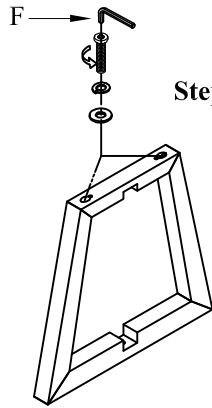

Item: 6033-75201-99 Shou Sugi Ban Petite Round Dining Table

Thank you for purchasing this quality product. Be sure to unpack carefully looking for small parts which may have come loose during shipment.

Read all instruction and study the drawing carefully before starting the assembly process:

HARDWARE PACK

NO	DRAWING	DESCRIPTION	SIZE	Q'TY
A		Allen Head Bolt	Ø5/16"*1-1/2"	1pc
B		Hexagonal Bolt	Ø5/16"*1-1/2"	4pcs
C		Hexagonal Bolt	Ø5/16"*1-1/4"	4pcs
D		Lock Washer	Ø5/16"*12*3	9pcs
E		Flat Washer	Ø5/16"*19*2	9pcs
F		Allen Key	5MM	1pc
G		Hex Wrench	12MM	1pc