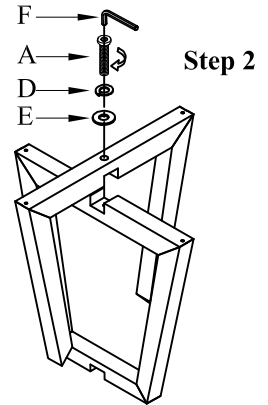

Item: 6033-75201-99 Shou Sugi Ban Petite Round Dining Table

Thank you for purchasing this quality product. Be sure to unpack carefully looking for small parts which may have come loose during shipment.

Read all instruction and study the drawing carefully before starting the assembly process:

HARDWARE PACK

NO	DRAWING	DESCRIPTION	SIZE	Q'TY
A		Allen Head Bolt	Ø5/16"*1-1/2"	1pc
B		Hexagonal Bolt	Ø5/16"*1-1/2"	4pcs
C		Hexagonal Bolt	Ø5/16"*1-1/4"	4pcs
D		Lock Washer	Ø5/16"*12*3	9pcs
E		Flat Washer	Ø5/16"*19*2	9pcs
F		Allen Key	5MM	1pc
G		Hex Wrench	12MM	1pc