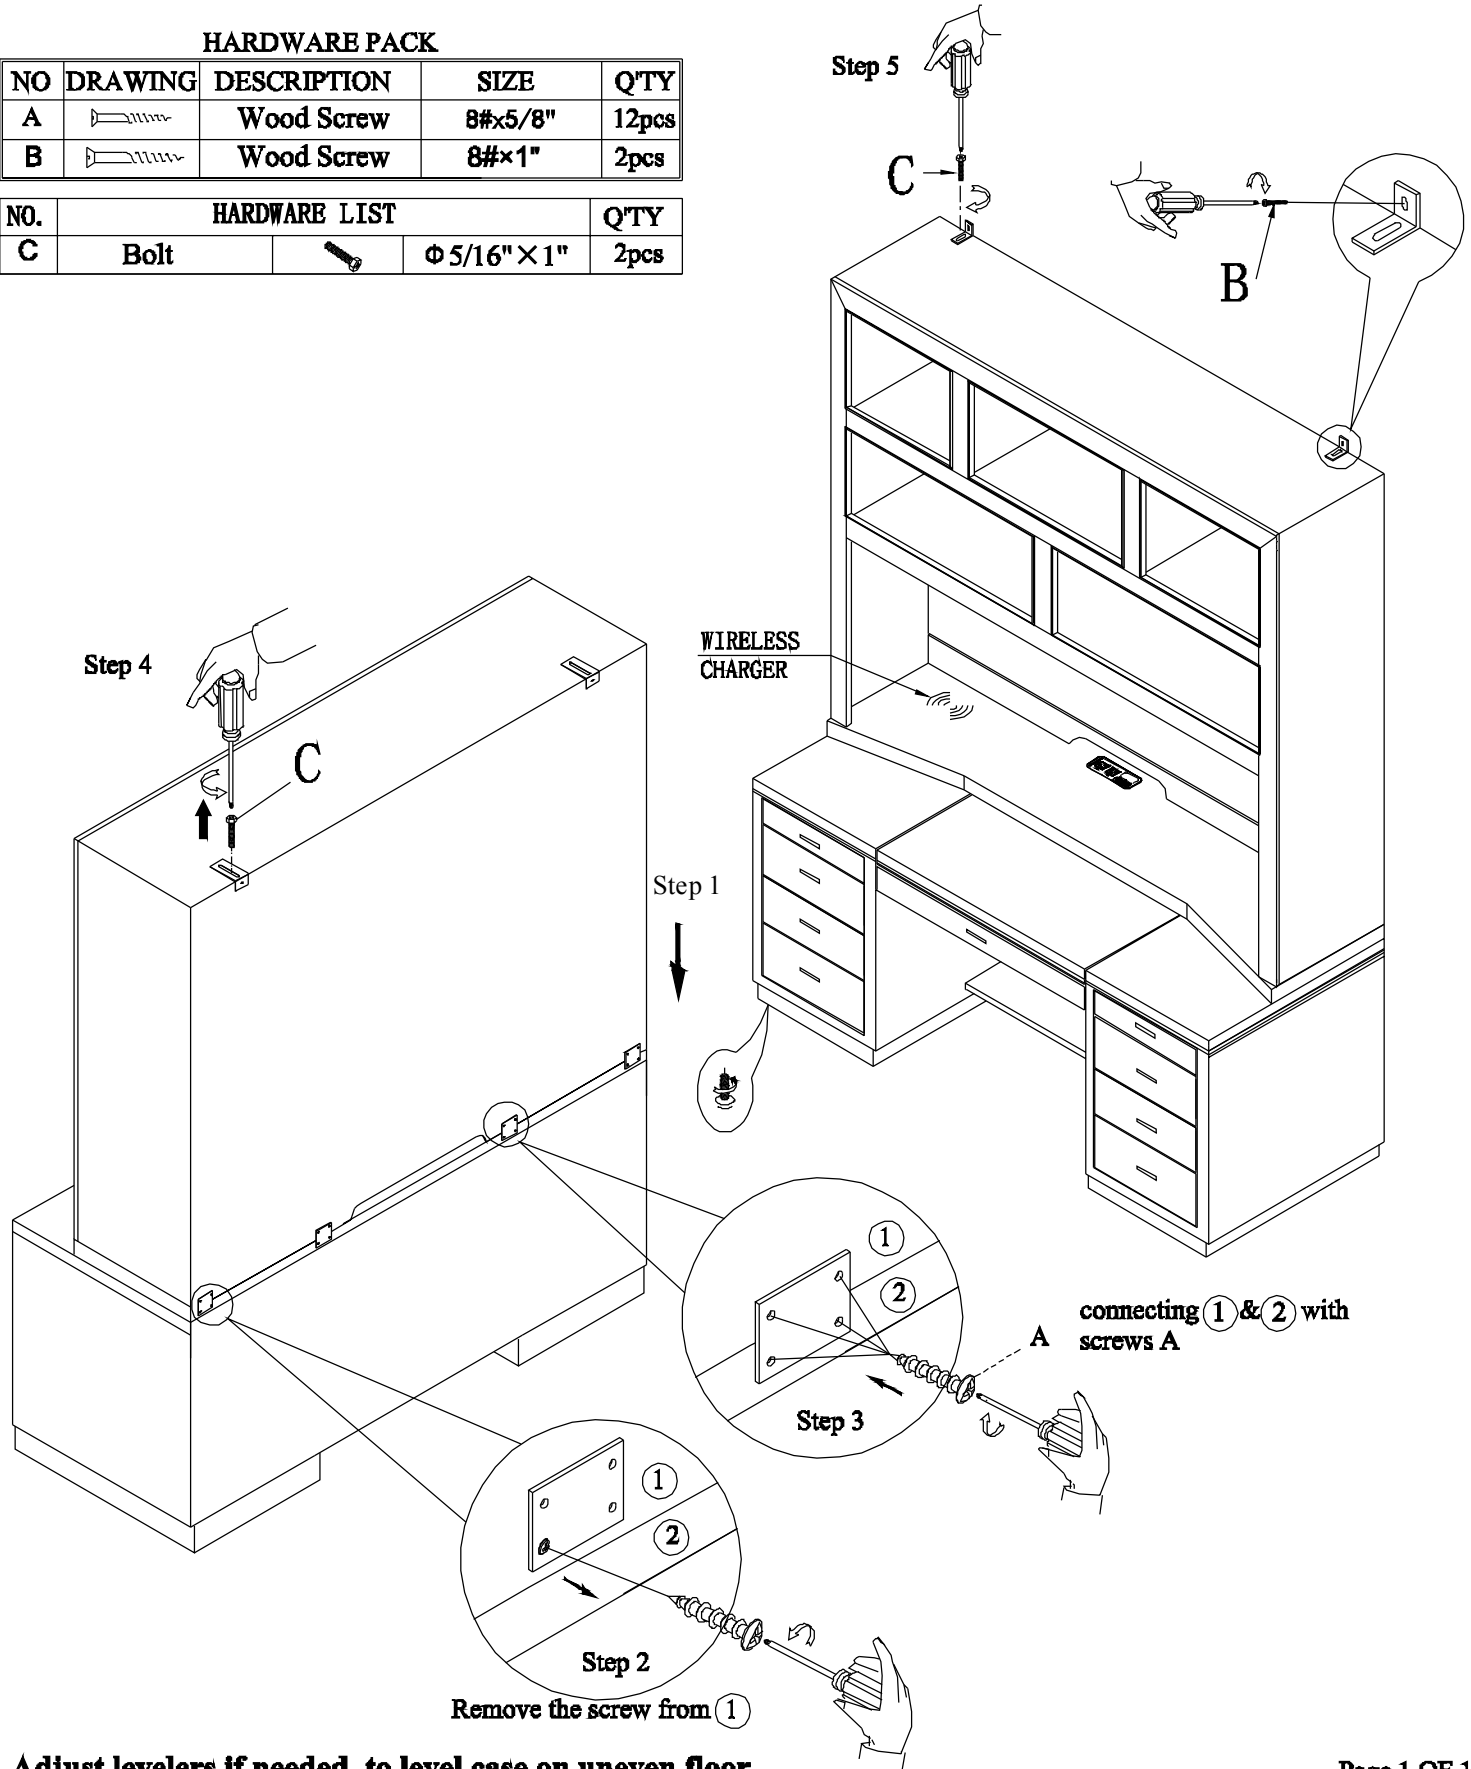

Item: 5892-10464-85 House Blend Computer Credenza
 : 5892-10467-85 House Blend Credenza Hutch

Thank you for purchasing this quality product. Be sure to unpack carefully looking for small parts which may have come loose during shipment.

Read all instruction and study the drawing carefully before starting the assembly process:

HARDWARE PACK

NO	DRAWING	DESCRIPTION	SIZE	Q'TY
A		Wood Screw	8#x5/8"	12pcs
B		Wood Screw	8#x1"	2pcs

NO.	HARDWARE LIST			Q'TY
C	Bolt		Φ5/16"×1"	2pcs

Adjust levelers if needed, to level case on uneven floor