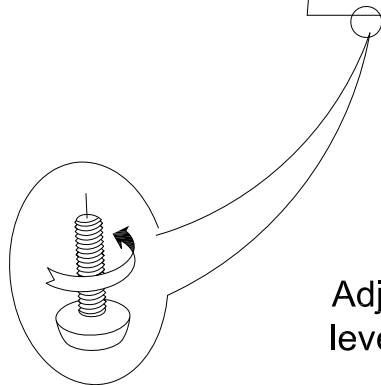

# ASSEMBLY INSTRUCTION

ITEM: 7228-50646-02 Carved Stump Side Table

Thank you for purchasing this quality product. Be sure to unpack carefully looking for small parts which may have come loose during shipment.

Read all instruction and study the drawing carefully before starting the assembly process.

Adjust leveler if needed to level table on uneven floor.