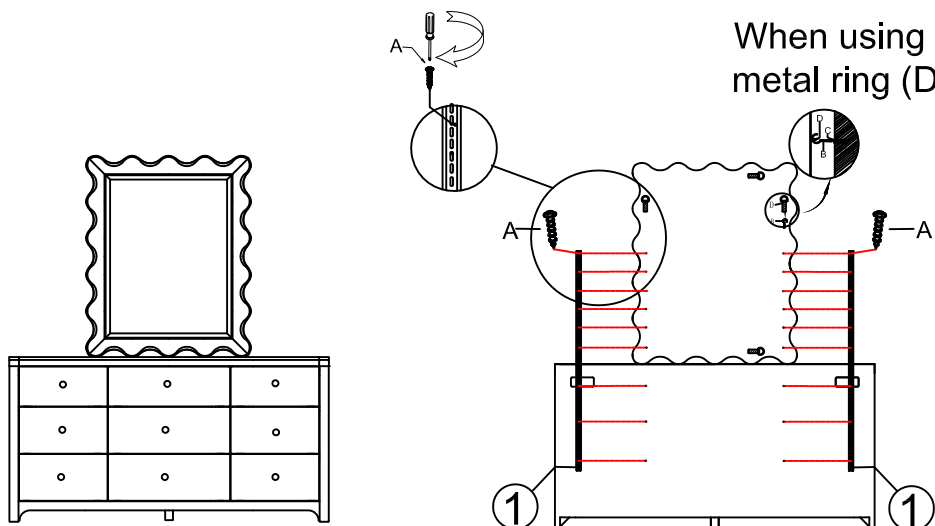

ASSEMBLY INSTRUCTION

ITEM: 6350-90008-80 Bora Landscape Mirror
6350-90202-80 Harbour Nine Drawer Dresser
6350-90203-03 Dresser

Thank you for purchasing this quality product. Be sure to unpack carefully looking for small parts which may have come loose during shipment.

Read all instruction and study the drawing carefully before starting the assembly process.

HARDWARE PACK				
NO.	DRAWING	DESCRIPTION	SIZE	Q'TY
A		Screw		18 PCS
B		Hook	4*53mm	2 PCS
C		Plastic Anchor	∅ 9*30mm	2 PCS

PARTS LIST			
NO.	DRAWING	DESCRIPTION	Q'TY
1		Mirror Support	2 PCS

Note:

- 6350-90008-80 mirror can be mounted horizontally or vertically.
- 6350-90008-80 mirror can be assembled with 6350-90202-80 or 6350-90203-03 dresser.