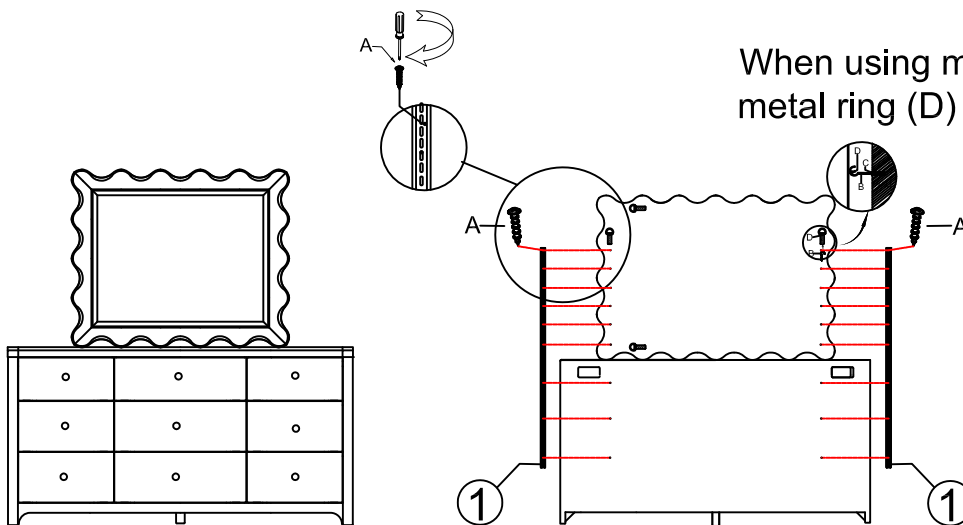

ASSEMBLY INSTRUCTION

ITEM: 6350-90008-80 Bora Landscape Mirror
6350-90202-80 Harbour Nine Drawer Dresser
6350-90203-03 Dresser

Thank you for purchasing this quality product. Be sure to unpack carefully looking for small parts which may have come loose during shipment.

Read all instruction and study the drawing carefully before starting the assembly process.

HARDWARE PACK				
NO.	DRAWING	DESCRIPTION	SIZE	Q'TY
A		Screw		18 PCS
B		Hook	4*53mm	2 PCS
C		Plastic Anchor	∅ 9*30mm	2 PCS

PARTS LIST			
NO.	DRAWING	DESCRIPTION	Q'TY
1		Mirror Support	2 PCS

Note:

- 6350-90008-80 mirror can be mounted horizontally or vertically.
- 6350-90008-80 mirror can be assembled with 6350-90202-80 or 6350-90203-03 dresser.