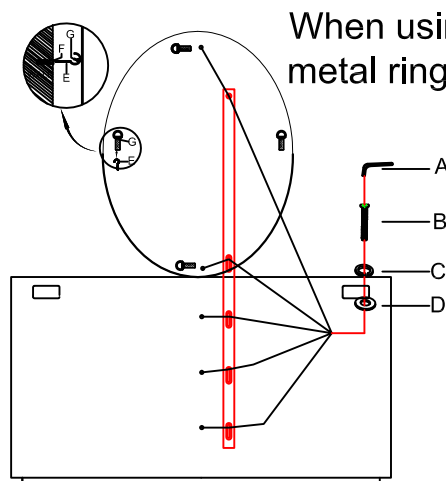

ASSEMBLY INSTRUCTION

ITEM: 6350-90007-04 Amelia Oval Mirror
6350-90002-95 Mainstay Six Drawer Dresser
6350-90203-03 Dresser

Thank you for purchasing this quality product. Be sure to unpack carefully looking for small parts which may have come loose during shipment.

Read all instruction and study the drawing carefully before starting the assembly process.

HARDWARE PACK				
NO.	DRAWING	DESCRIPTION	SIZE	Q'TY
A		Allen Wrench	69*27.2*4mm	1 PC
B		Bolt	1/4"	5 PCS
C		Lock Washer	1/4"	5 PCS
D		Flat Washer	1/4"	5 PCS
E		Hook	4*53mm	4 PCS
F		Plastic Anchor	∅ 9*30mm	4 PCS

When using mirror only, hang the metal ring (G) onto the hook (E).

When using mirror only, hang the metal ring (G) onto the hook (E).

ASSEMBLY INSTRUCTION

ITEM: 6350-90007-04 Amelia Oval Mirror
6350-90002-95 Mainstay Six Drawer Dresser
6350-90203-03 Dresser

HARDWARE PACK					PARTS LIST			
NO.	DRAWING	DESCRIPTION	SIZE	Q'TY	NO.	DRAWING	DESCRIPTION	Q'TY
A		Allen Wrench	69*27.2*4mm	1 PC	1		Mirror Support	1 PC
B		Bolt	1/4"	5 PCS				
C		Lock Washer	1/4"	5 PCS				
D		Flat Washer	1/4"	5 PCS				
E		Hook	4*53mm	4 PCS				
F		Plastic Anchor	∅9*30mm	4 PCS				