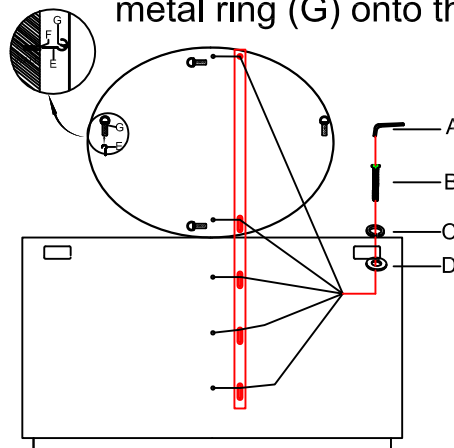

ASSEMBLY INSTRUCTION

ITEM: 6350-90007-04 Amelia Oval Mirror
6350-90002-95 Mainstay Six Drawer Dresser
6350-90203-03 Dresser

Thank you for purchasing this quality product. Be sure to unpack carefully looking for small parts which may have come loose during shipment.

Read all instruction and study the drawing carefully before starting the assembly process.

HARDWARE PACK				
NO.	DRAWING	DESCRIPTION	SIZE	Q'TY
A		Allen Wrench	69*27.2*4mm	1 PC
B		Bolt	1/4"	5 PCS
C		Lock Washer	1/4"	5 PCS
D		Flat Washer	1/4"	5 PCS
E		Hook	4*53mm	4 PCS
F		Plastic Anchor	∅ 9*30mm	4 PCS

When using mirror only, hang the metal ring (G) onto the hook (E).

When using mirror only, hang the metal ring (G) onto the hook (E).

ASSEMBLY INSTRUCTION

ITEM: 6350-90007-04 Amelia Oval Mirror
6350-90002-95 Mainstay Six Drawer Dresser
6350-90203-03 Dresser

HARDWARE PACK					PARTS LIST			
NO.	DRAWING	DESCRIPTION	SIZE	Q'TY	NO.	DRAWING	DESCRIPTION	Q'TY
A		Allen Wrench	69*27.2*4mm	1 PC	1		Mirror Support	1 PC
B		Bolt	1/4"	5 PCS				
C		Lock Washer	1/4"	5 PCS				
D		Flat Washer	1/4"	5 PCS				
E		Hook	4*53mm	4 PCS				
F		Plastic Anchor	∅9*30mm	4 PCS				