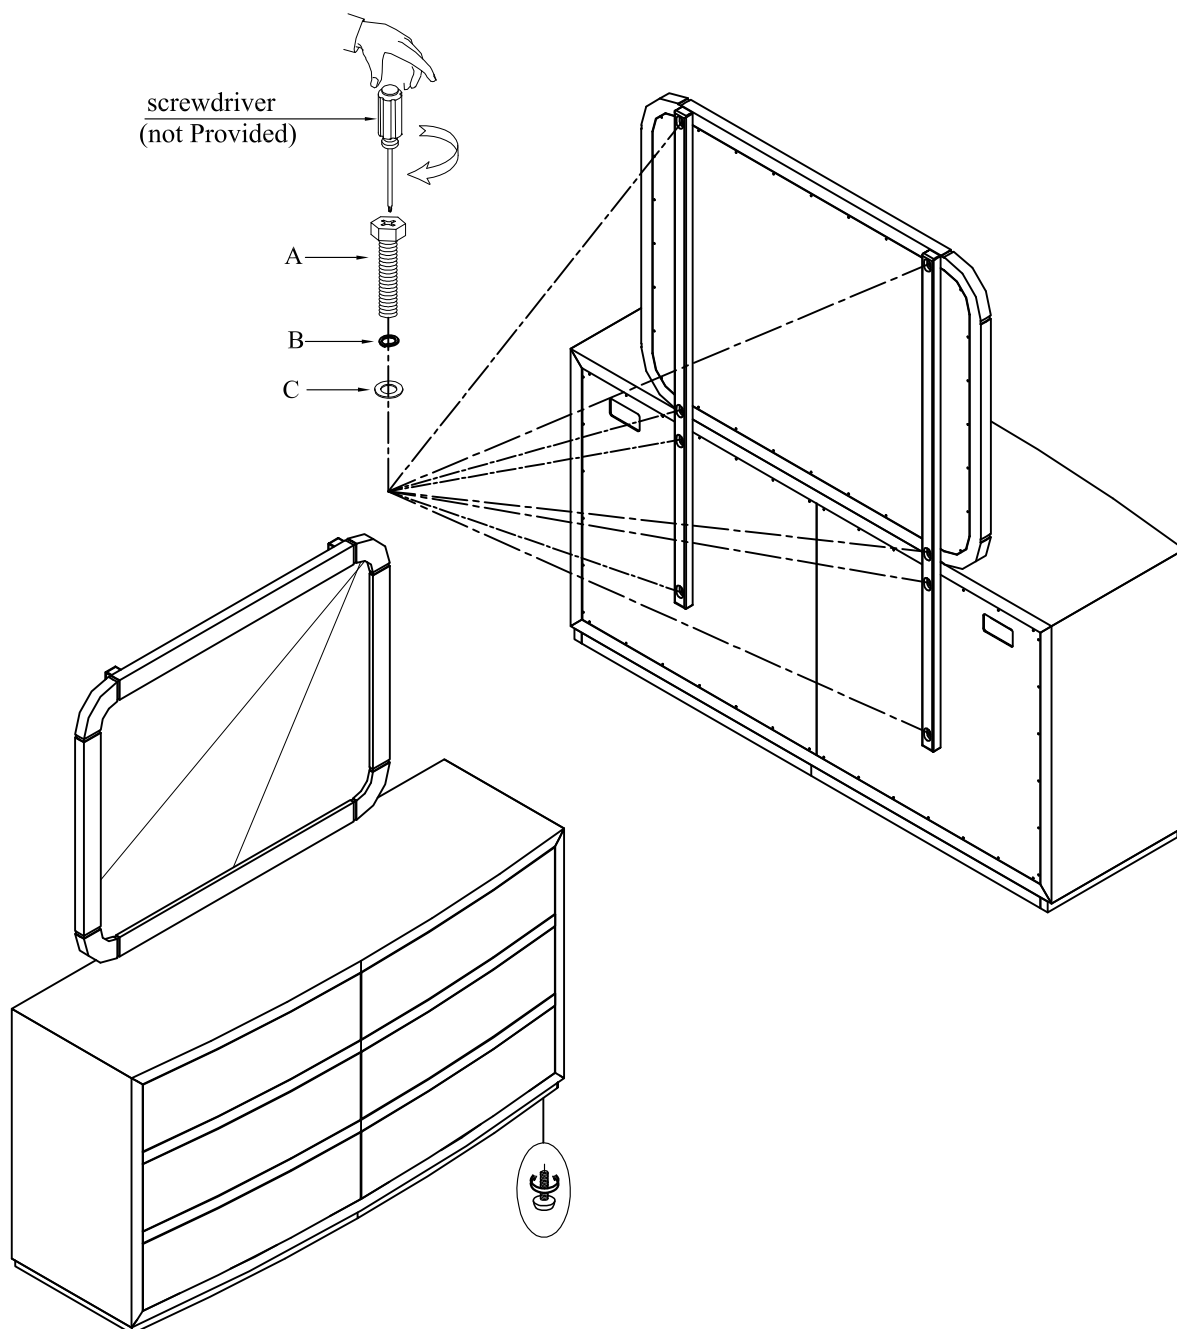

Item: 6150-90006-85 Pinnacle Trails Mirror  
6150-90002-85 Chimney Gap Six Drawer Dresser

Thank you for purchasing this quality product. Be sure to unpack carefully looking for small parts which may have come loose during shipment.

Read all instruction and study the drawing carefully before starting the assembly process:

**HARDWARE PACK**

NO	DRAWING	DESCRIPTION	SIZE	Q'TY
A		Hexagonal Bolt	φ1/4"*1-1/2"	8pcs
B		Lock Washer	φ1/4"*12*3	8pcs
C		Flat Washer	φ1/4"*19*2	8pcs

**Adjust levelers if needed, to level case on uneven floor**

**Item: 6150-90006-85 Pinnacle Trails Mirror**

Thank you for purchasing this quality product. Be sure to unpack carefully looking for small parts which may have come loose during shipment.