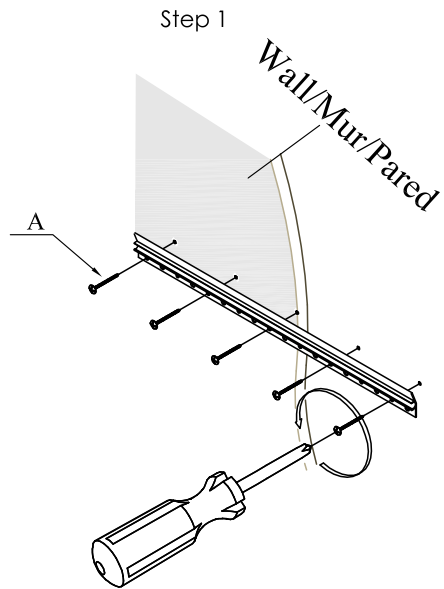

Read all instruction and study the drawing carefully before starting the assembly process:

**HARDWARE PACK**

NO	DRAWING	DESCRIPTION	SIZE	Q'TY
A		Hexagonal Bolt	φ1/4"*1-1/2"	8pcs
B		Lock Washer	φ1/4"*12*3	8pcs
C		Flat Washer	φ1/4"*19*2	8pcs

**Adjust levelers if needed, to level case on uneven floor**

**Item: 6150-90006-85 Pinnacle Trails Mirror**

Thank you for purchasing this quality product. Be sure to unpack carefully looking for small parts which may have come loose during shipment.

Read all instruction and study the drawing carefully before starting the assembly process:

**HARDWARE PACK**

NO	DRAWING	DESCRIPTION	SIZE	Q'TY
A		Screw	8#*1"	10pcs

**Step 3**