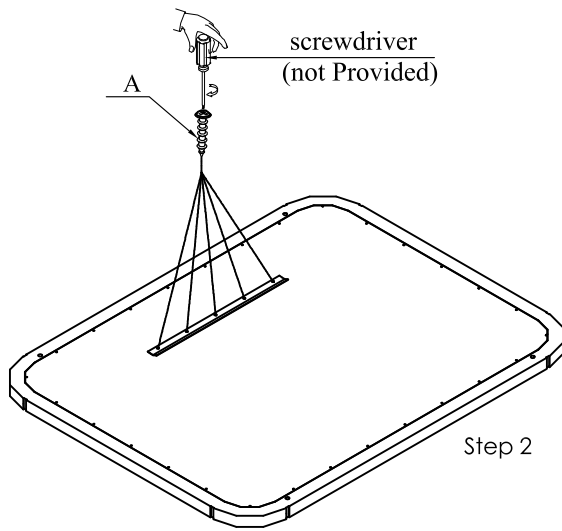

Read all instruction and study the drawing carefully before starting the assembly process:

**HARDWARE PACK**

NO	DRAWING	DESCRIPTION	SIZE	Q'TY
A		Hexagonal Bolt	φ1/4"*1-1/2"	8pcs
B		Lock Washer	φ1/4"*12*3	8pcs
C		Flat Washer	φ1/4"*19*2	8pcs

**Adjust levelers if needed, to level case on uneven floor**

**Item: 6150-90006-85 Pinnacle Trails Mirror**

Thank you for purchasing this quality product. Be sure to unpack carefully looking for small parts which may have come loose during shipment.

Read all instruction and study the drawing carefully before starting the assembly process:

**HARDWARE PACK**

NO	DRAWING	DESCRIPTION	SIZE	Q'TY
A		Screw	8#*1"	10pcs

**Step 3**