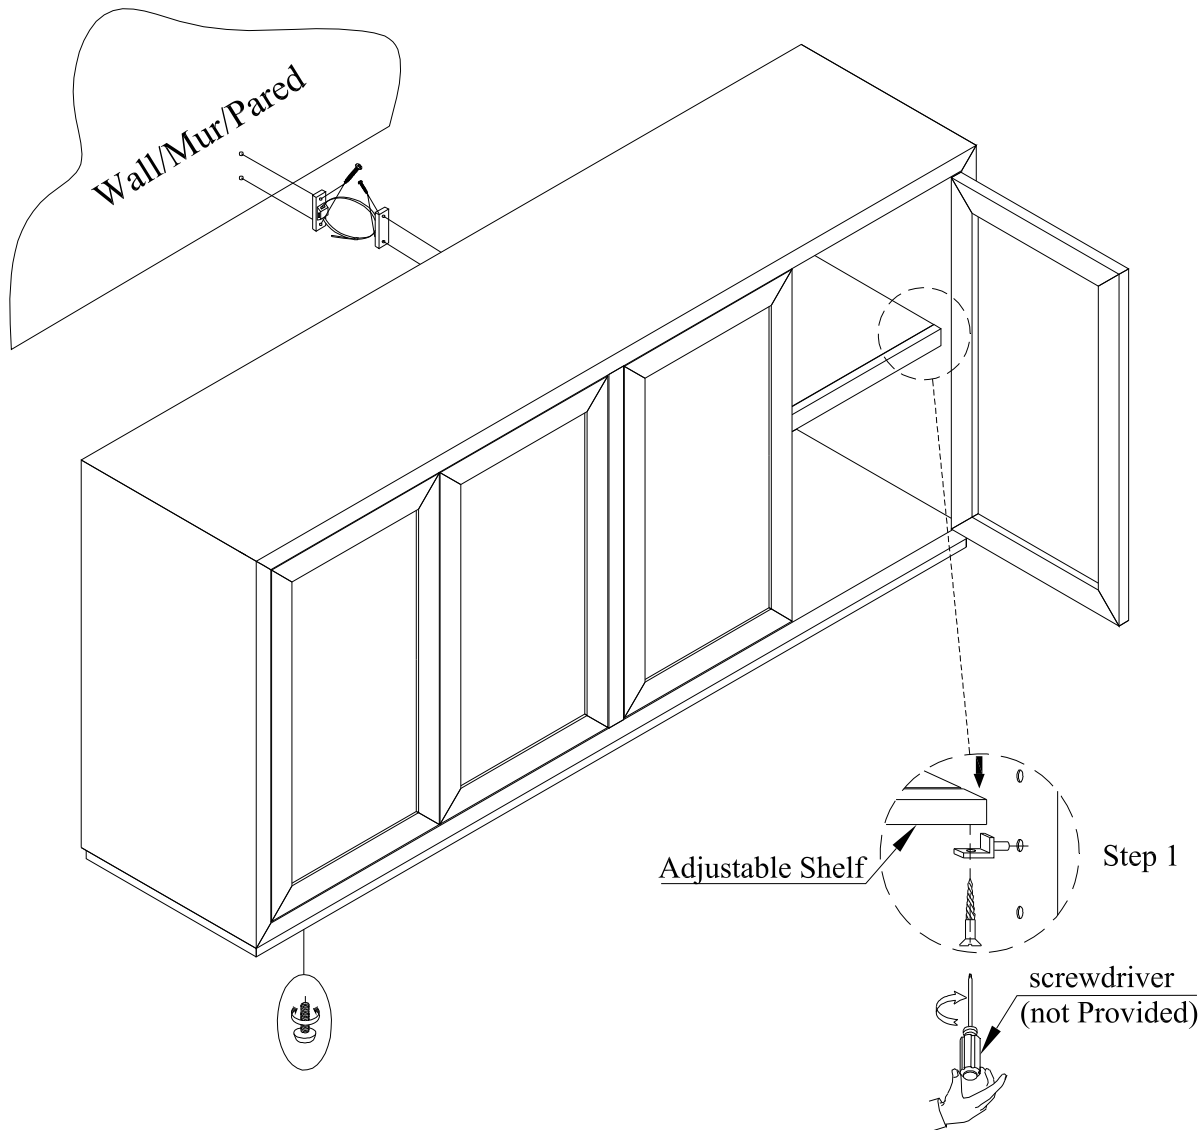

Item: 6150-75917-99 Shou Sugi Ban Server

Thank you for purchasing this quality product. Be sure to unpack carefully looking for small parts which may have come loose during shipment.

Read all instruction and study the drawing carefully before starting the assembly process:

HARDWARE PACK

NO	DRAWING	DESCRIPTION	SIZE	Q'TY
A		Anti tip hardware pack		1pc

Adjust levelers if needed, to level case on uneven floor