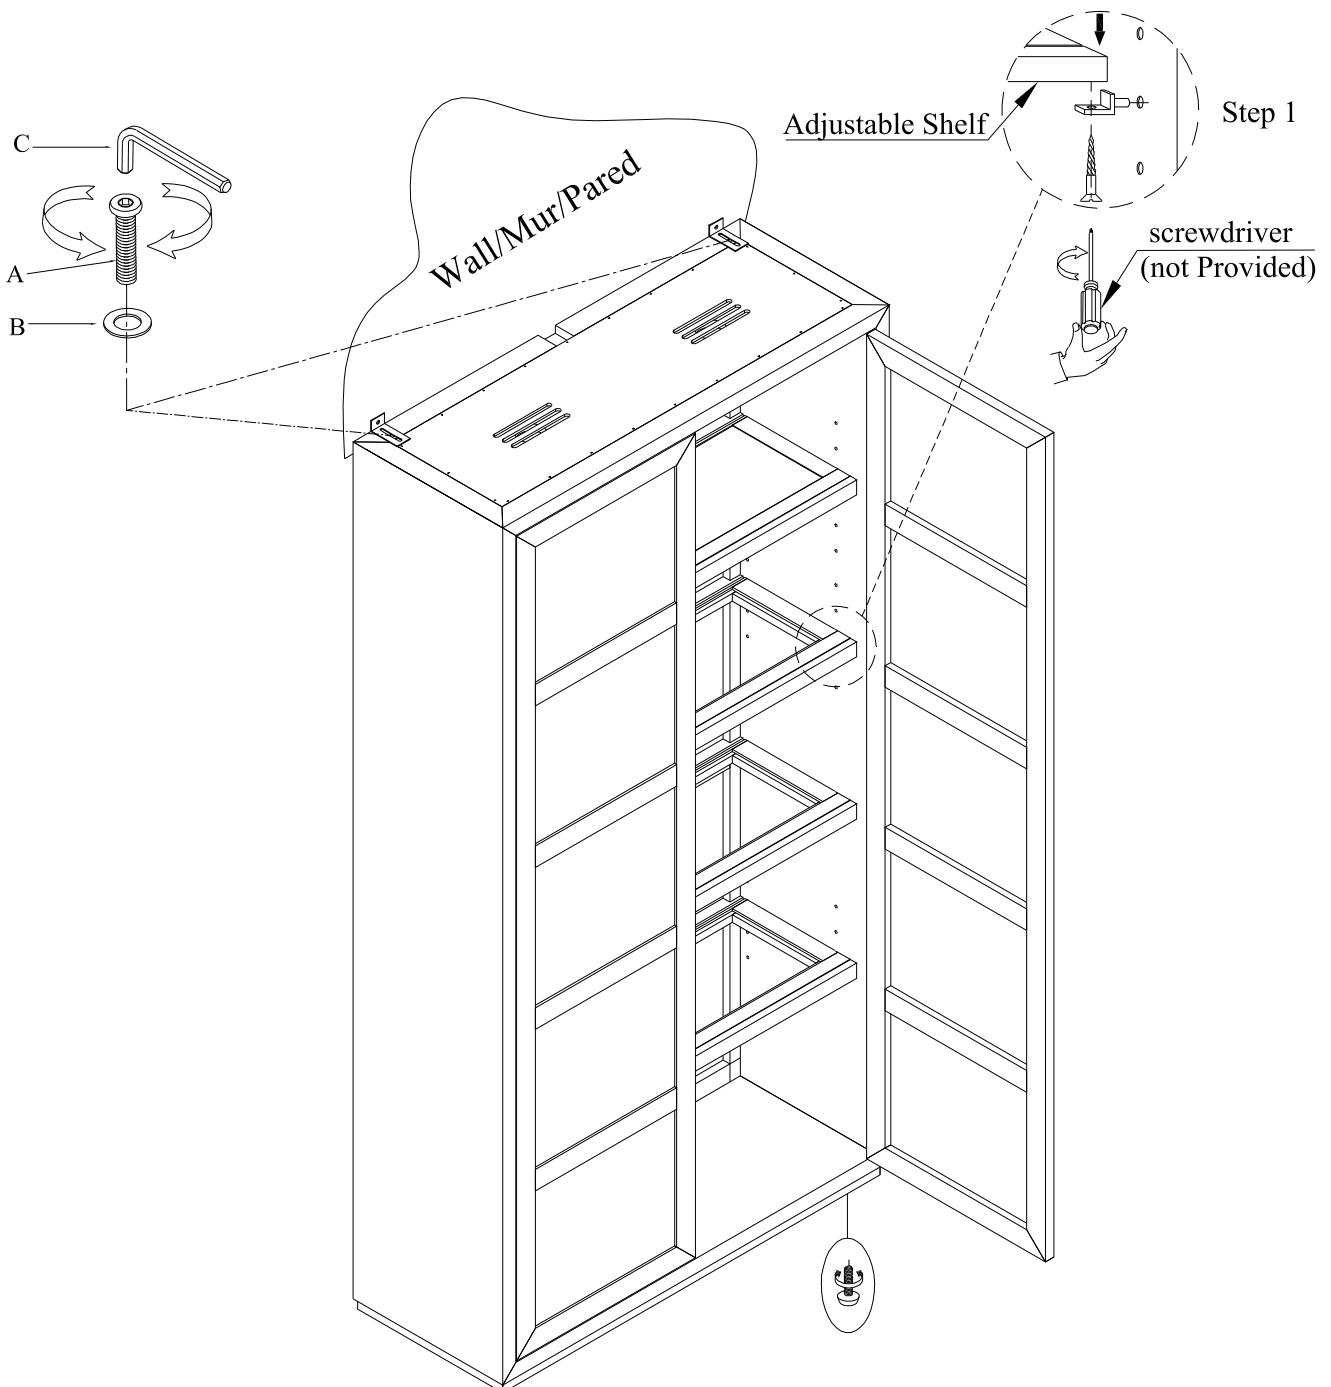

Item: 6150-75906-99 Shou Sugi Ban Curio Cabinet

Thank you for purchasing this quality product. Be sure to unpack carefully looking for small parts which may have come loose during shipment.

Read all instruction and study the drawing carefully before starting the assembly process:

HARDWARE PACK

NO	DRAWING	DESCRIPTION	SIZE	Q'TY
A		Hexagonal Bolt	Ø1/4"*1"	2pcs
B		Flat Washer	Ø1/4"*16*2	2pcs
C		Allen Wrench	4mm	1pc

Adjust levelers if needed, to level case on uneven floor