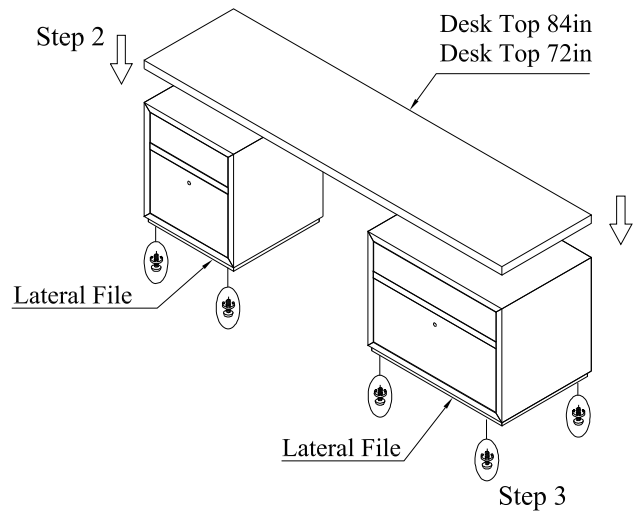

ASSEMBLY INSTRUCTION

Item : 6150-10084-85 Desk Top 84in
 6150-10072-85 Desk Top 72in
 6150-10466-85 Lateral File
 6150-10416-85 Lateral File

Thank you for purchasing this quality product. Be sure to unpack carefully looking for small parts which may have come loose during shipment.

Read all instruction and study the drawing carefully before starting the assembly process:

NO	DRAWING	DESCRIPTION	SIZE	Q'TY
A		Glass support 3M(96in)	205*50*2	9pcs
B		Glass support 3M(72,84in)	205*50*2	6pcs

Adjust levelers if needed, to level case on uneven floor