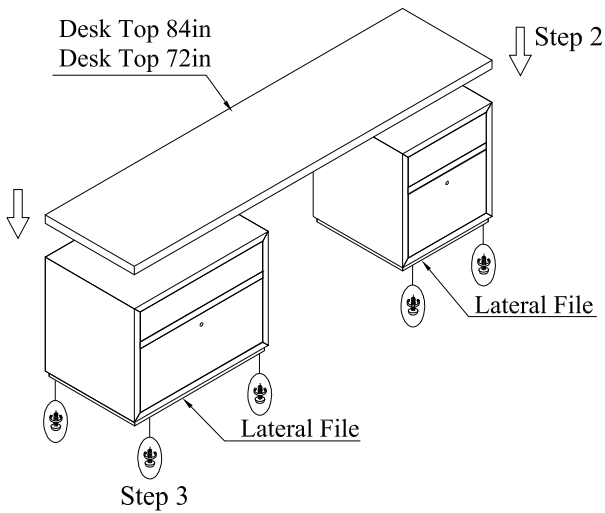

ASSEMBLY INSTRUCTION

Item : 6150-10084-85 Desk Top 84in
 6150-10072-85 Desk Top 72in
 6150-10466-85 Lateral File
 6150-10416-85 Lateral File

Thank you for purchasing this quality product. Be sure to unpack carefully looking for small parts which may have come loose during shipment.

Read all instruction and study the drawing carefully before starting the assembly process:

NO	DRAWING	DESCRIPTION	SIZE	Q'TY
A		Glass support 3M(96in)	205*50*2	9pcs
B		Glass support 3M(72,84in)	205*50*2	6pcs

Adjust levelers if needed, to level case on uneven floor