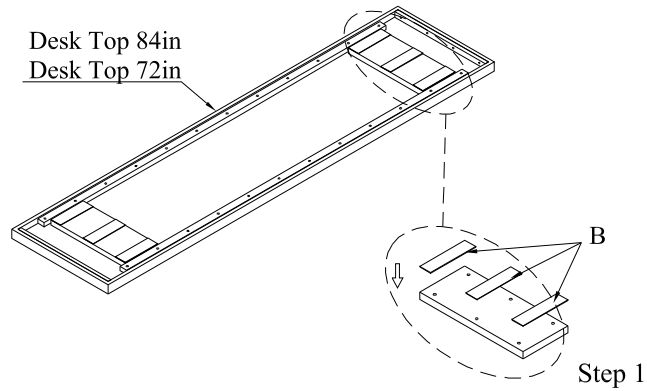

ASSEMBLY INSTRUCTION

Item : 6150-10084-85 Desk Top 84in
 6150-10072-85 Desk Top 72in
 6150-10466-85 Lateral File
 6150-10416-85 Lateral File

Thank you for purchasing this quality product. Be sure to unpack carefully looking for small parts which may have come loose during shipment.

Read all instruction and study the drawing carefully before starting the assembly process:

NO	DRAWING	DESCRIPTION	SIZE	Q'TY
A		Glass support 3M(96in)	205*50*2	9pcs
B		Glass support 3M(72,84in)	205*50*2	6pcs