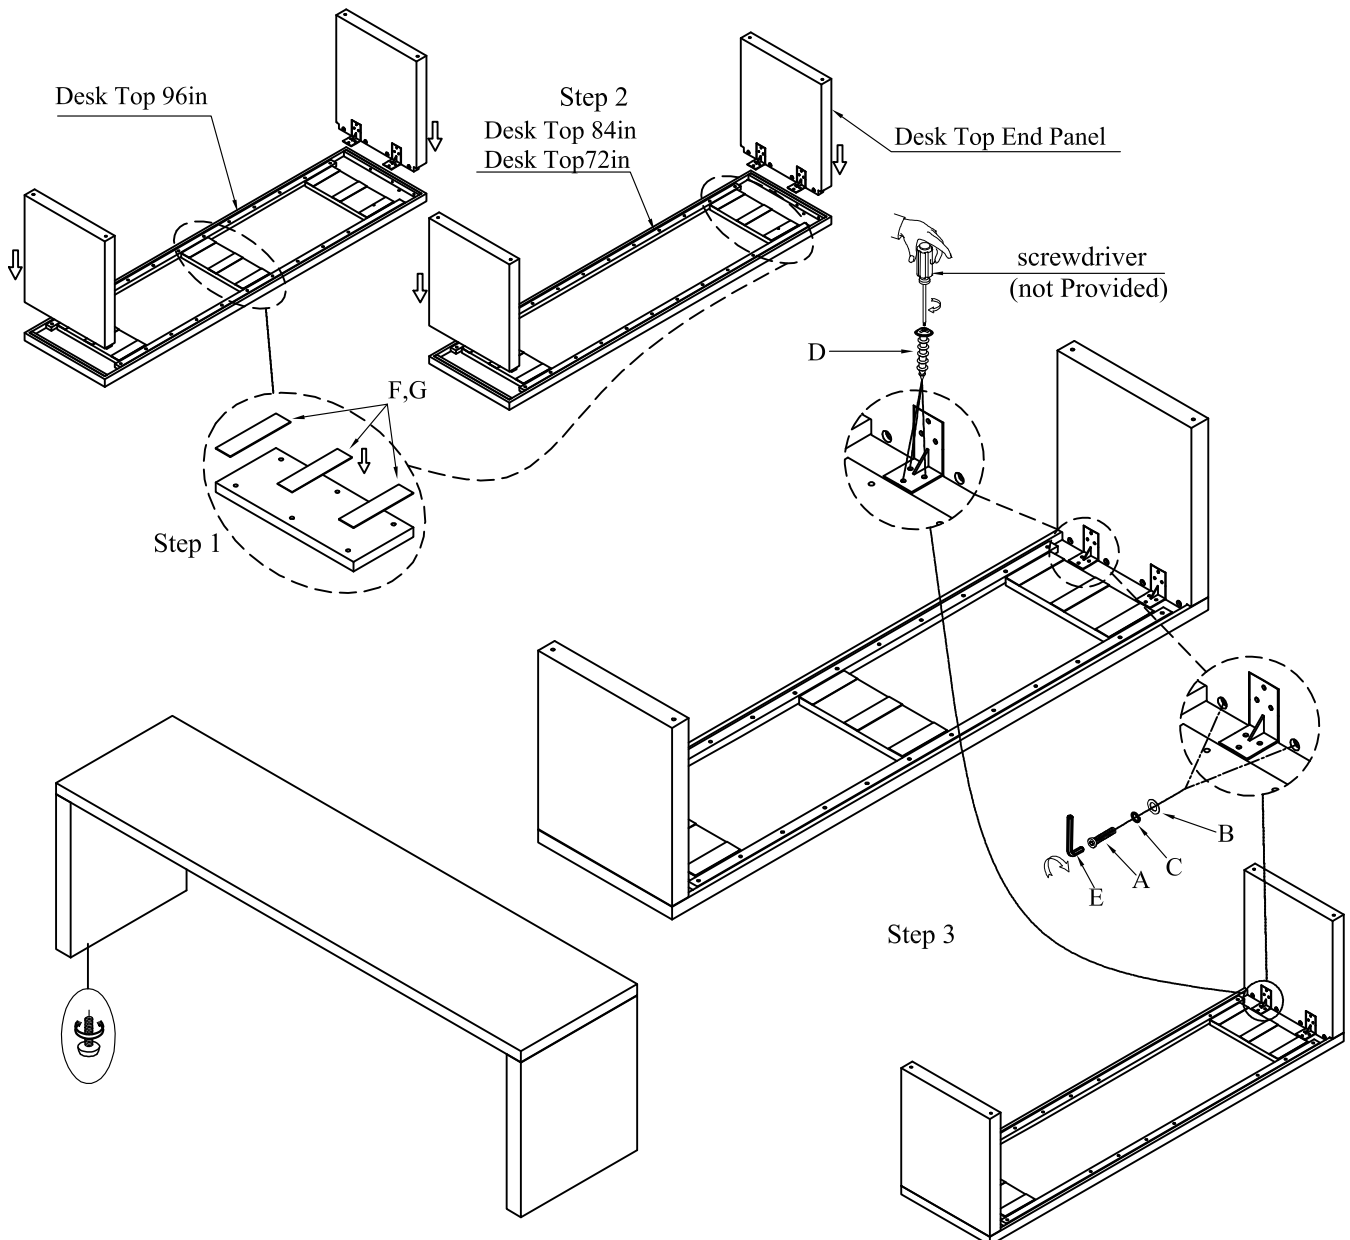

## ASSEMBLY INSTRUCTION

Item: 6150-10096-85 Desk Top 96in

6150-10084-85 Desk Top 84in

6150-10072-85 Desk Top 72in

6150-10061-85 Desk Top End Panel

Thank you for purchasing this quality product. Be sure to unpack carefully looking for small parts which may have come loose during shipment.

Read all instruction and study the drawing carefully before starting the assembly process:

### HARDWARE PACK

NO	DRAWING	DESCRIPTION	SIZE	Q'TY
A		Hexagonal Bolt	ϕ1/4"*2"	8pcs
B		Flat Washer	ϕ1/4"*16*2	8pcs
C		Lock Washer	ϕ1/4"*12*3	8pcs
D		Screw	8#*3/4"	12pcs
E		Allen Wrench	4mm	1pc
F		Glass support 3M	205*50*2(96in)	9pcs
G		Glass support 3M	205*50*2(84in,72in)	6pcs

Adjust levelers if needed, to level case on uneven floor