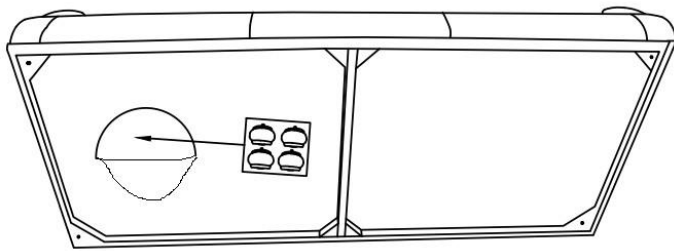

LEG ASSEMBLY INSTRUCTIONS FOR #SS707

SOFA/LOVESEAT/CHAIR/OTTOMAN

1. OPEN THE ZIP AND REMOVE WOODEN LEGS FROM BAG ON BOTTOM OF UNIT

2. SCREW IN THE 4 LEGS

3. COMPLETED ASSEMBLY

HOOKER[®]
FURNITURE