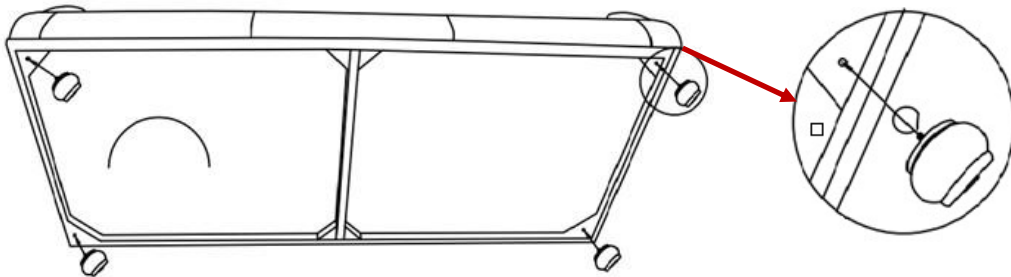

LEG ASSEMBLY INSTRUCTIONS FOR #SS707

SOFA/LOVESEAT/CHAIR/OTTOMAN

1. OPEN THE ZIP AND REMOVE WOODEN LEGS FROM BAG ON BOTTOM OF UNIT

2. SCREW IN THE 4 LEGS

3. COMPLETED ASSEMBLY

HOOKER[®]
FURNITURE