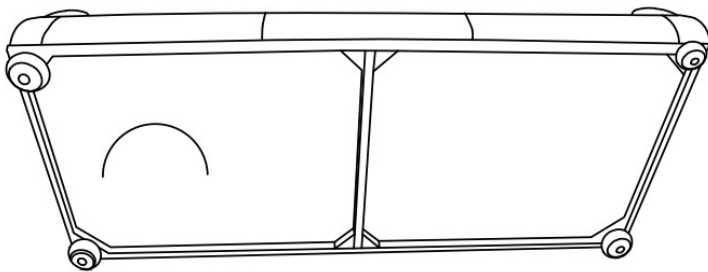

LEG ASSEMBLY INSTRUCTIONS FOR #SS707

SOFA/LOVESEAT/CHAIR/OTTOMAN

1. OPEN THE ZIP AND REMOVE WOODEN LEGS FROM BAG ON BOTTOM OF UNIT

2. SCREW IN THE 4 LEGS

3. COMPLETED ASSEMBLY

HOOKER[®]
FURNITURE