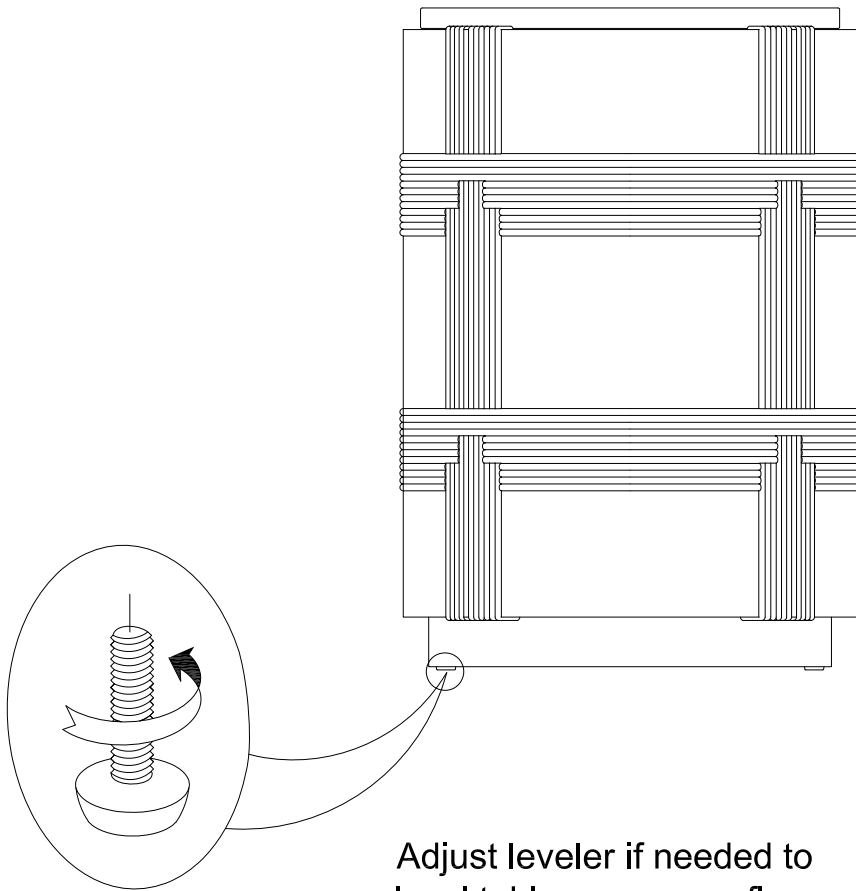

# ASSEMBLY INSTRUCTION

ITEM: 628-50104-99 Burbank Round Accent Table

Thank you for purchasing this quality product. Be sure to unpack carefully looking for small parts which may have come loose during shipment.

Read all instruction and study the drawing carefully before starting the assembly process.

**Adjust leveler if needed to level table on uneven floor.**