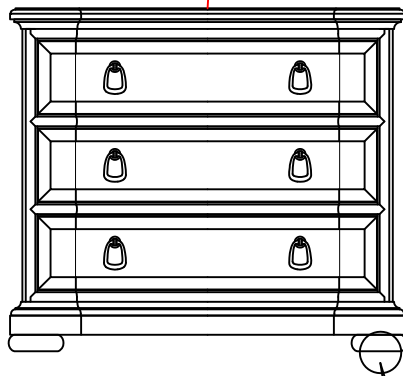

ASSEMBLY INSTRUCTION

ITEM: 5961-90016-02 Three-Drawer Nightstand
5961-90016-89 Three-Drawer Nightstand

Thank you for purchasing this quality product. Be sure to unpack carefully looking for small parts which may have come loose during shipment.

Read all instruction and study the drawing carefully before starting the assembly process.

HARDWARE PACK

NO.	DRAWING	DESCRIPTION	SIZE	Q'TY
A		Anti - Tip Kit		1PC

Tipping Restraint

Anti-tip kit is included for use. We recommend installing for safety reason.

Adjust Leveler if needed to level case on uneven floor.

STEP 1

Note: Anti-tip kit restraint is provided. Please follow the instructions enclosed with the pack.