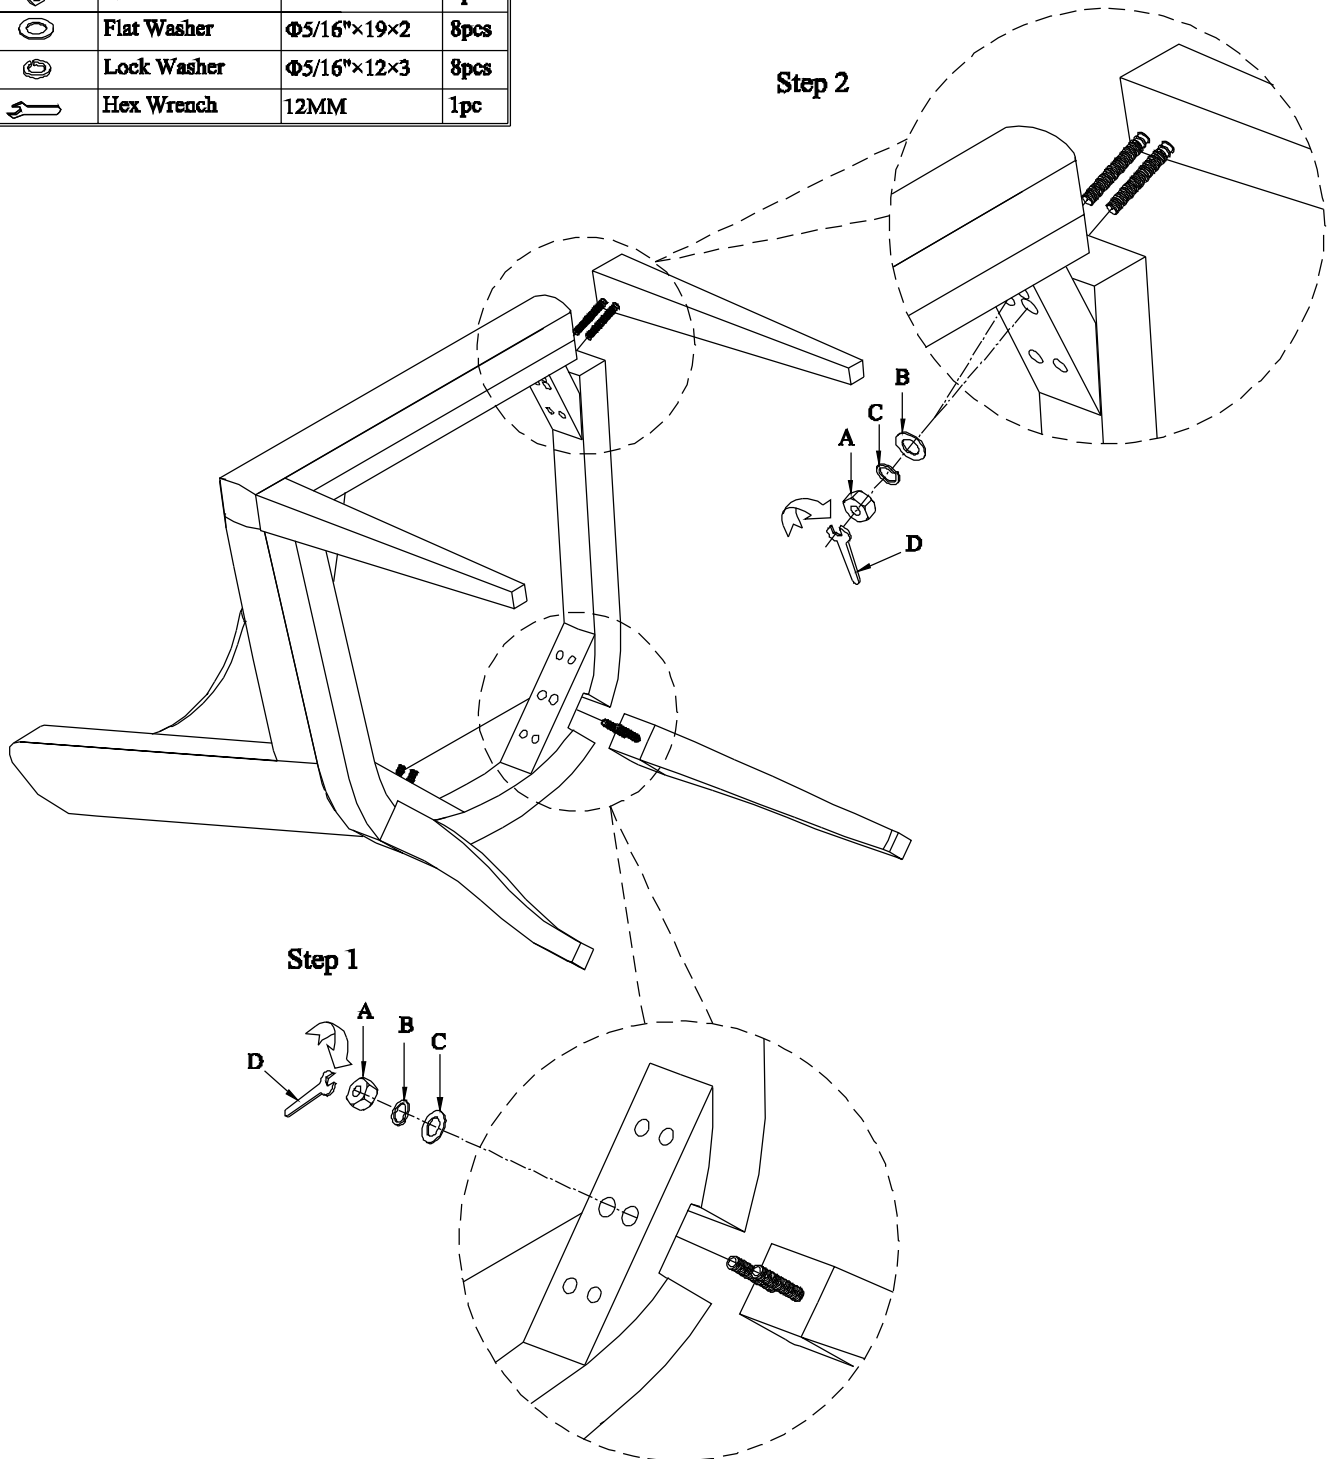

Item: 6120-75410-80 Upholstered Arm Chair 2 Per carton/price ea

Thank you for purchasing this quality product. Be sure to unpack carefully looking for small parts which may have come loose during shipment.

Read all instruction and study the drawing carefully before starting the assembly process:

NO	DRAWING	DESCRIPTION	SIZE	QTY
A		Nut	Ø5/16**12	8pcs
B		Flat Washer	Ø5/16**19×2	8pcs
C		Lock Washer	Ø5/16**12×3	8pcs
D		Hex Wrench	12MM	1pc

Before fully tightening the legs, ensure the chair is level